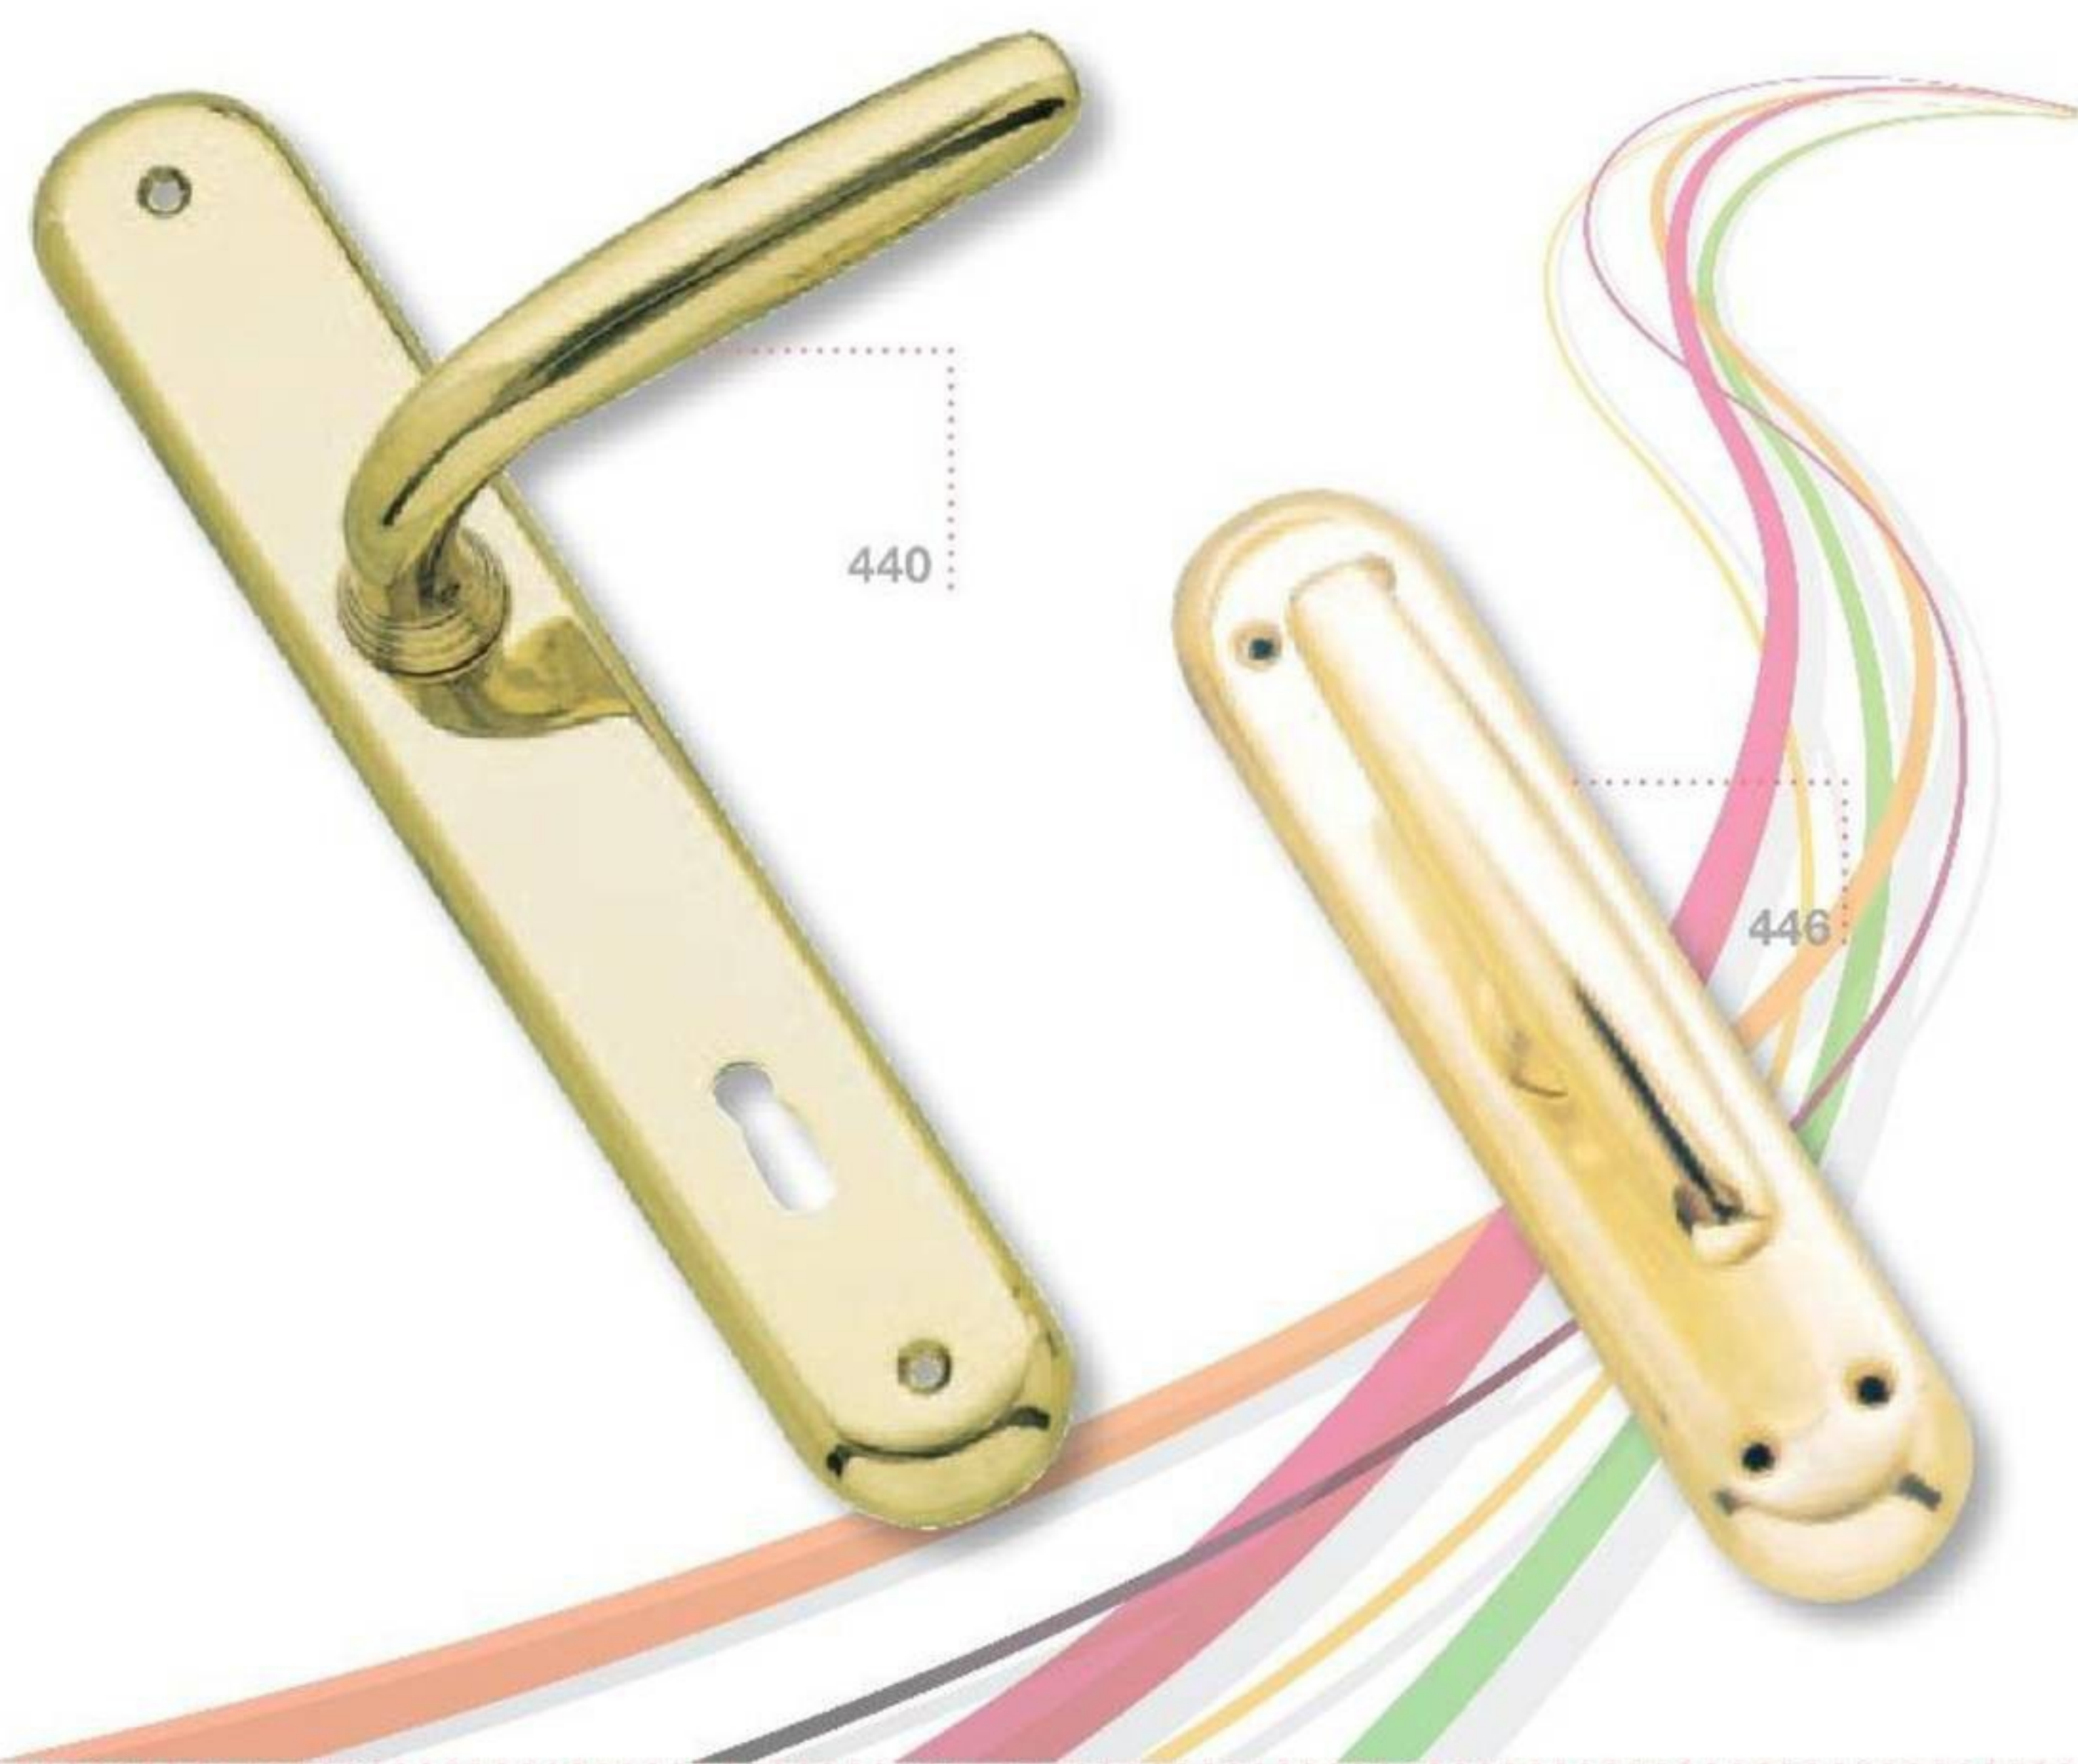

APACHE

APACHE

440	handle w/plate 270P	g. 950
443	handle w/rosettes 0340	g. 880
444	window handle dry keep	
445	cremonese	
446	window handle	g. 330

Execution: OLV - CH-SAT - NI/SAT