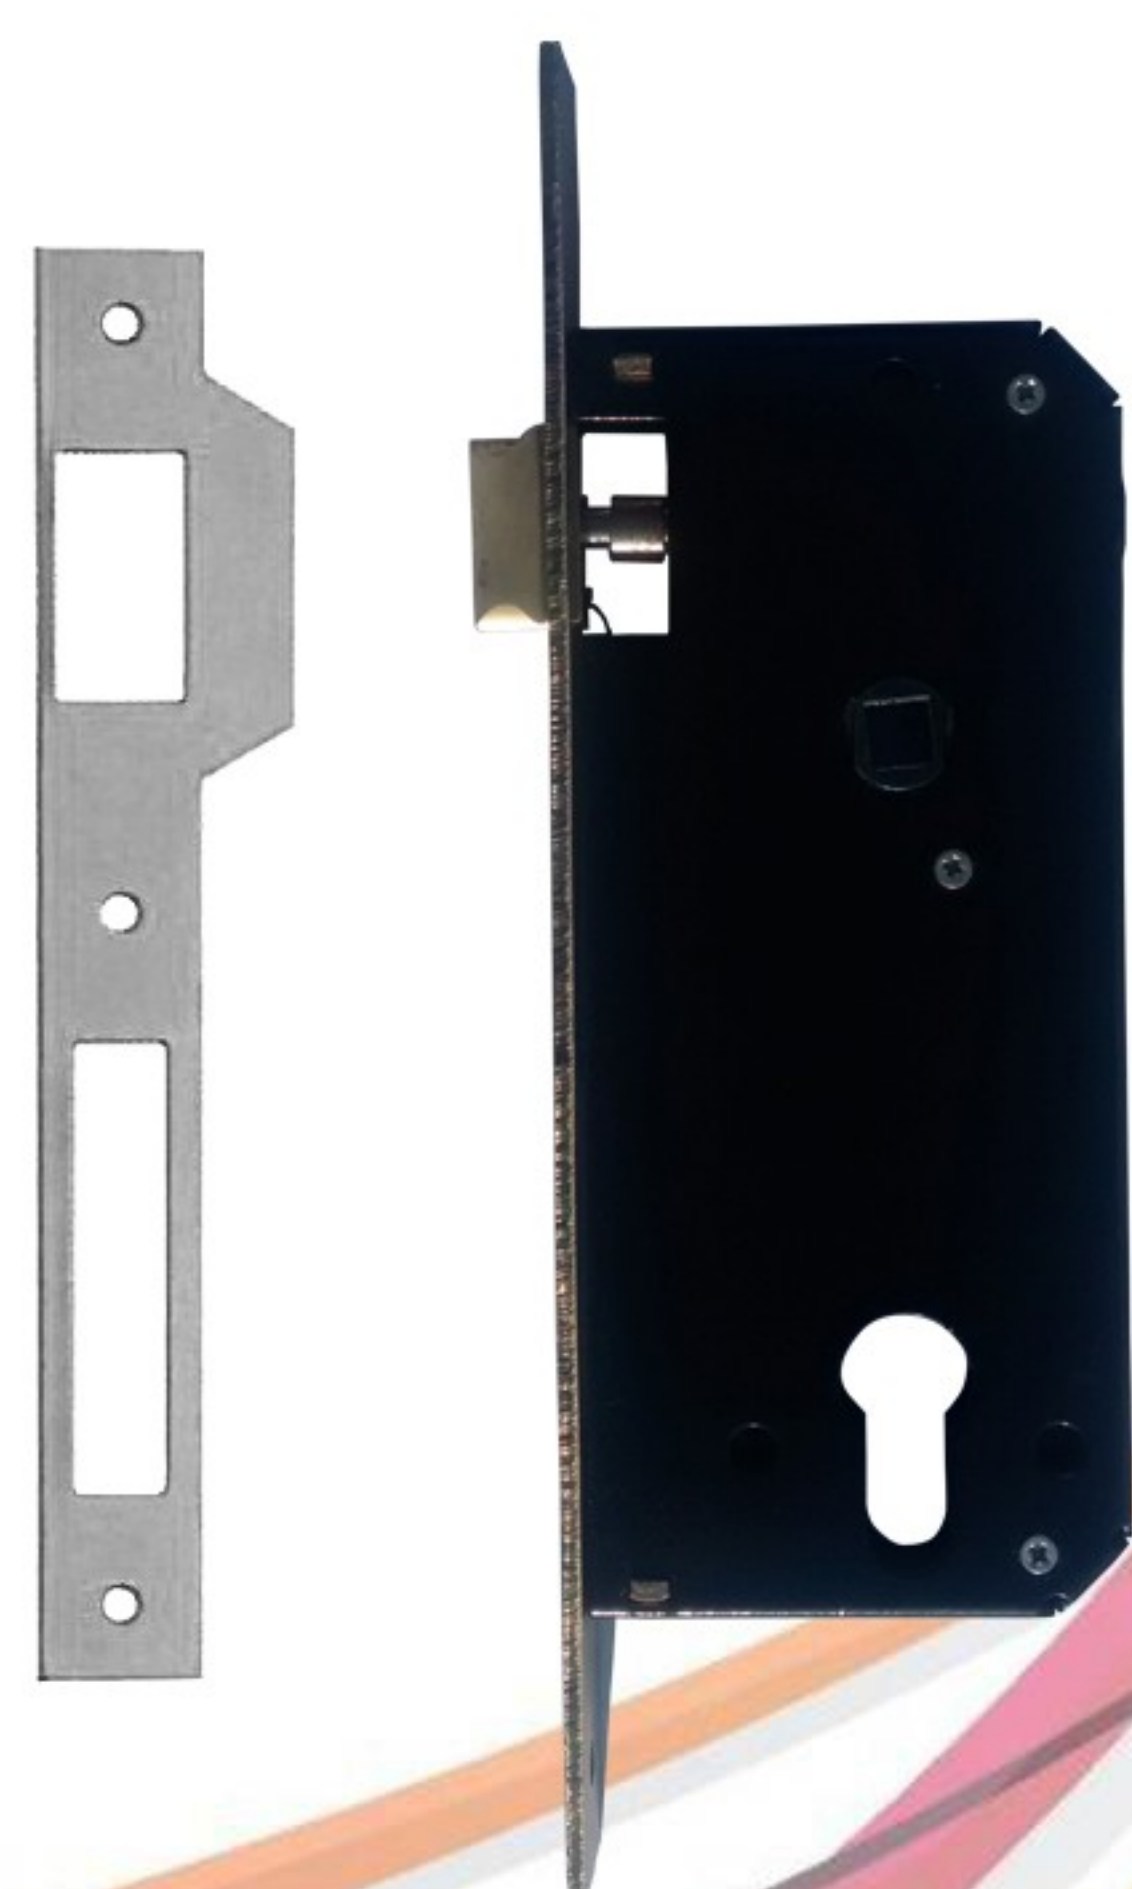

MORTISE LOCK - WITH CYLINDER CLOSED BOX

CODE	L (MM)	A (MM)	B (CLOSURES)
10.85.45	85	45	72
10.90.45	90	45	72