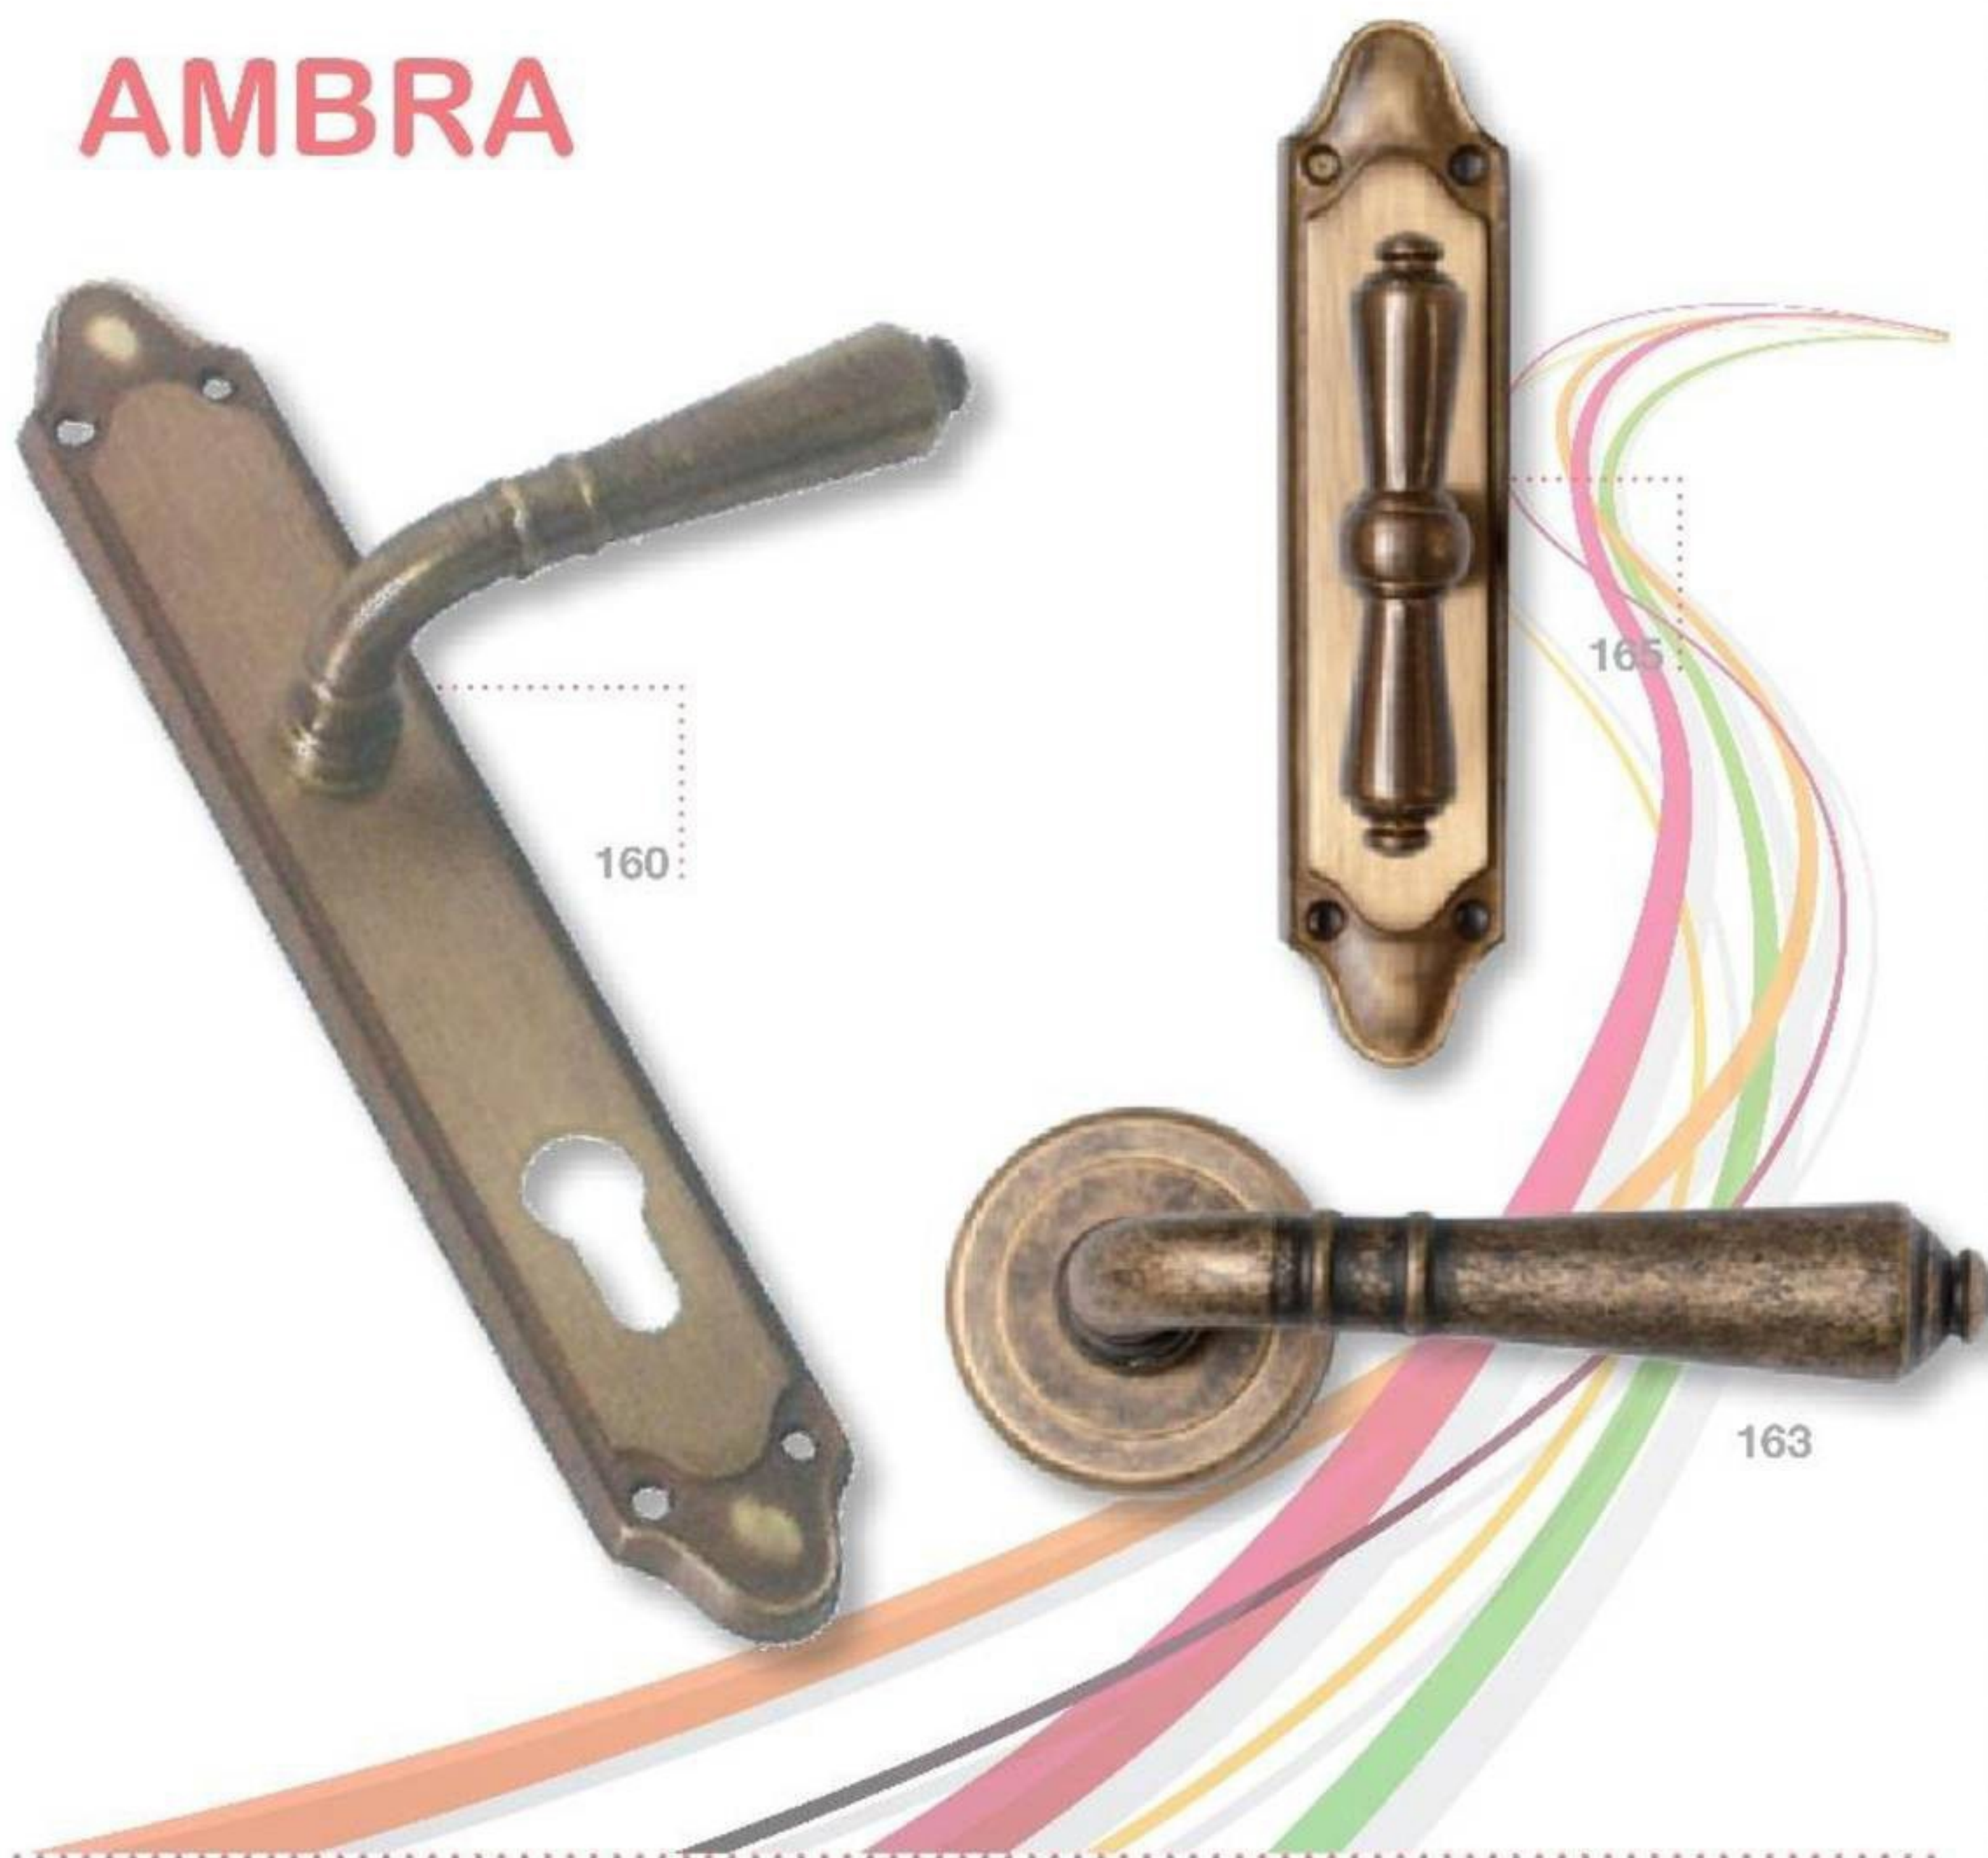

AMBRA

AMBRA

- 160 handle w/plate 080P
- 162 handle w/plate PVC
- 163 handle w/rosettes 0340
- 164 window handle dry keep
- 165 cremonese
- 166 window handle

Execution: OBG - OBA