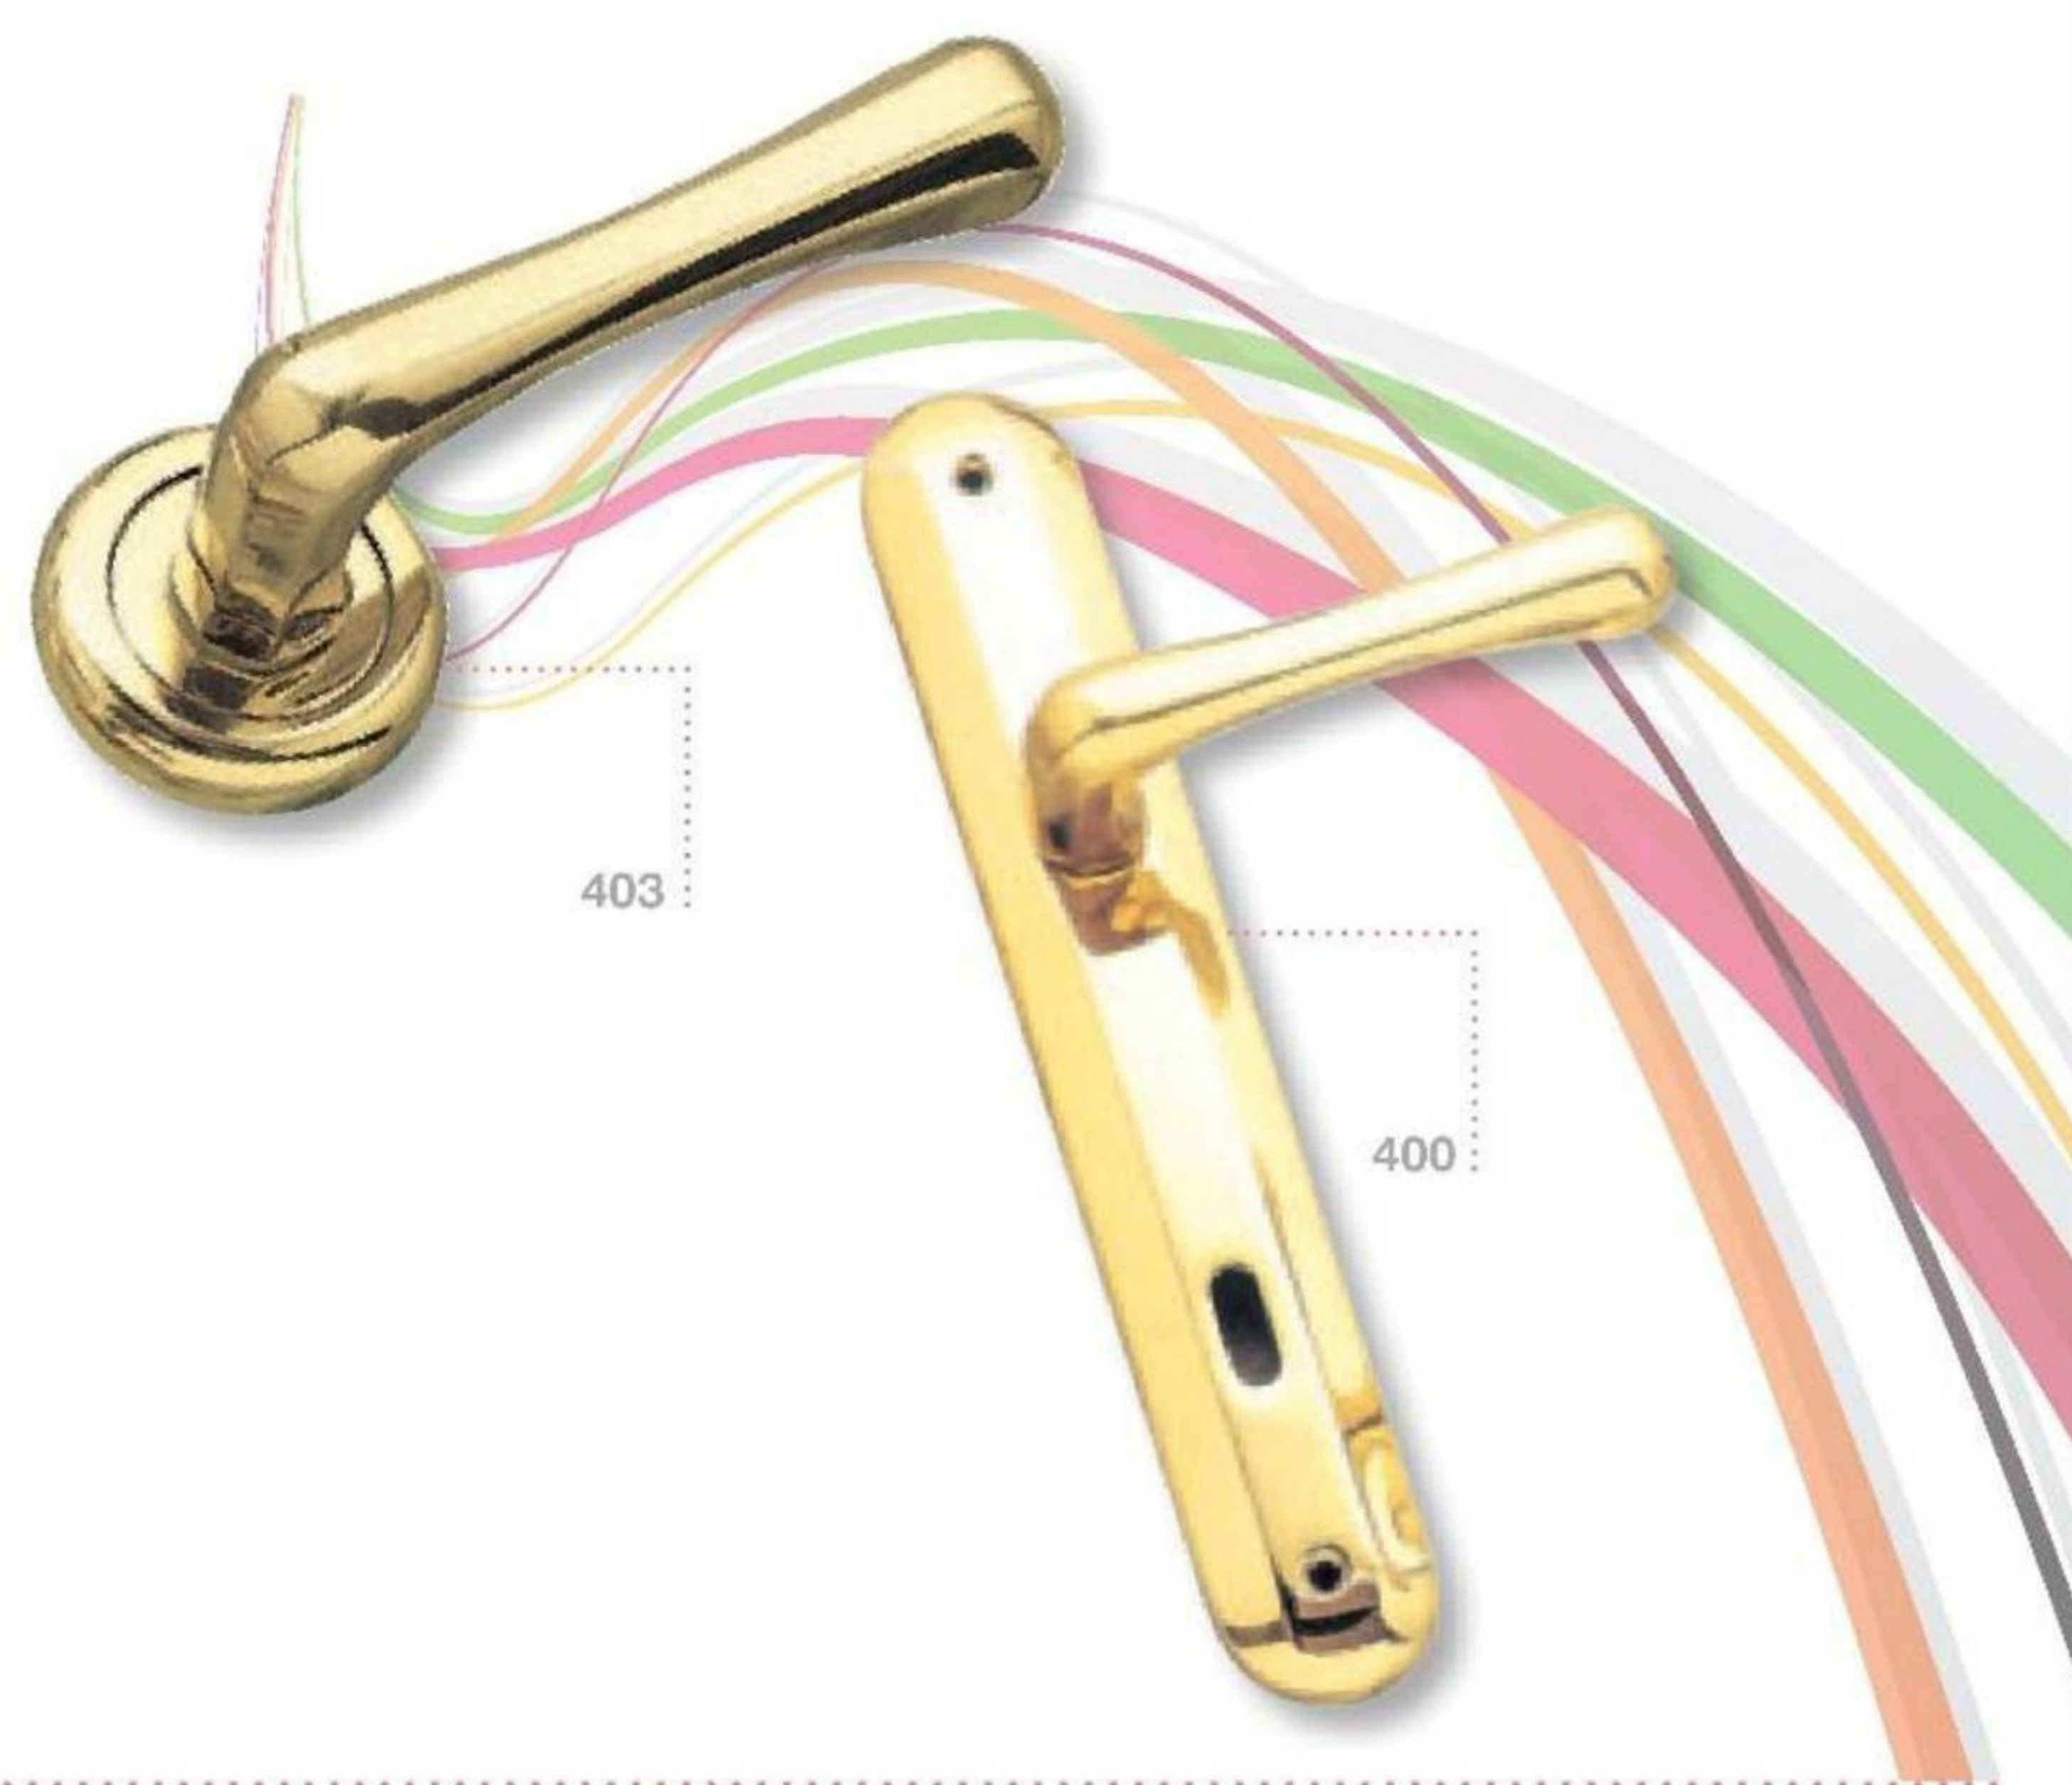

PRESTIGE

PRESTIGE

400	handle w/plate 370P	g. 950
403	handle w/rosettes 0340	g. 860
404	window handle dry keep	
405	cremonese	
406	window handle	g. 380

Execution: OLV - OBG - CH-SAT