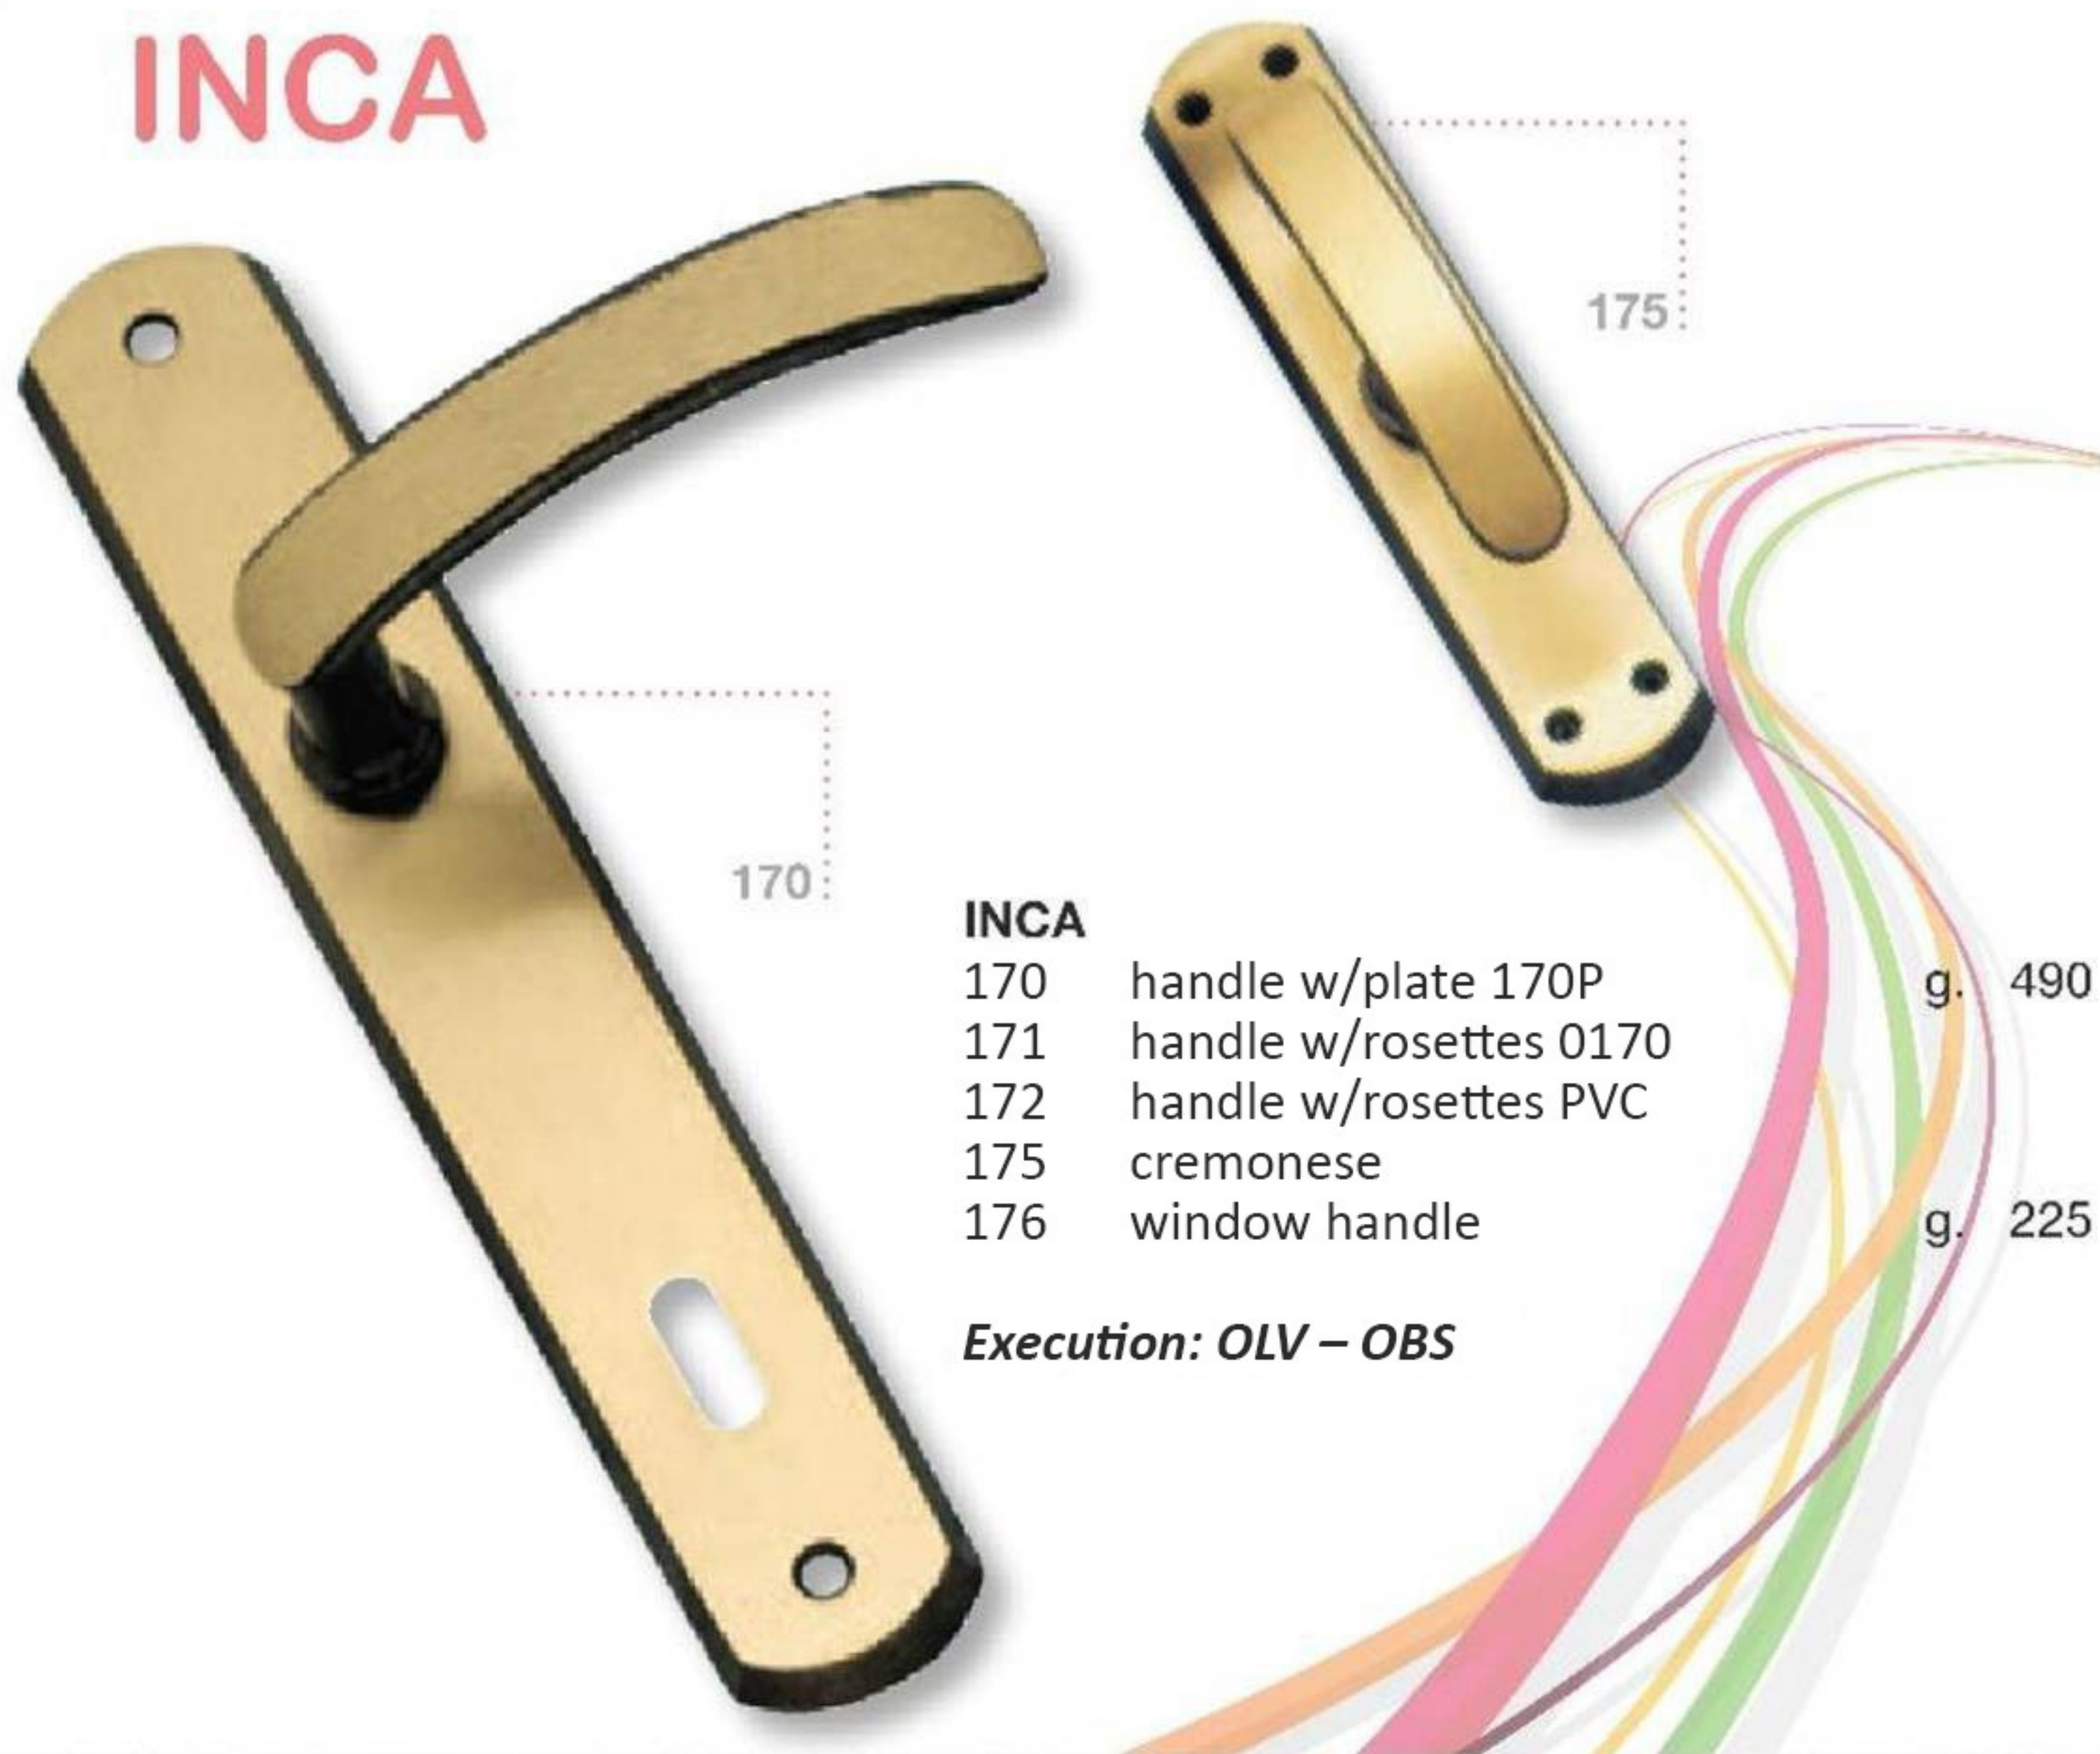

155

ATHENA

- 150 handle w/plate 120P
- 151 handle w/rosettes
- 155 cremonese
- 156 window handle

g.530

g.410

g.270

Execution: OBS

INCA