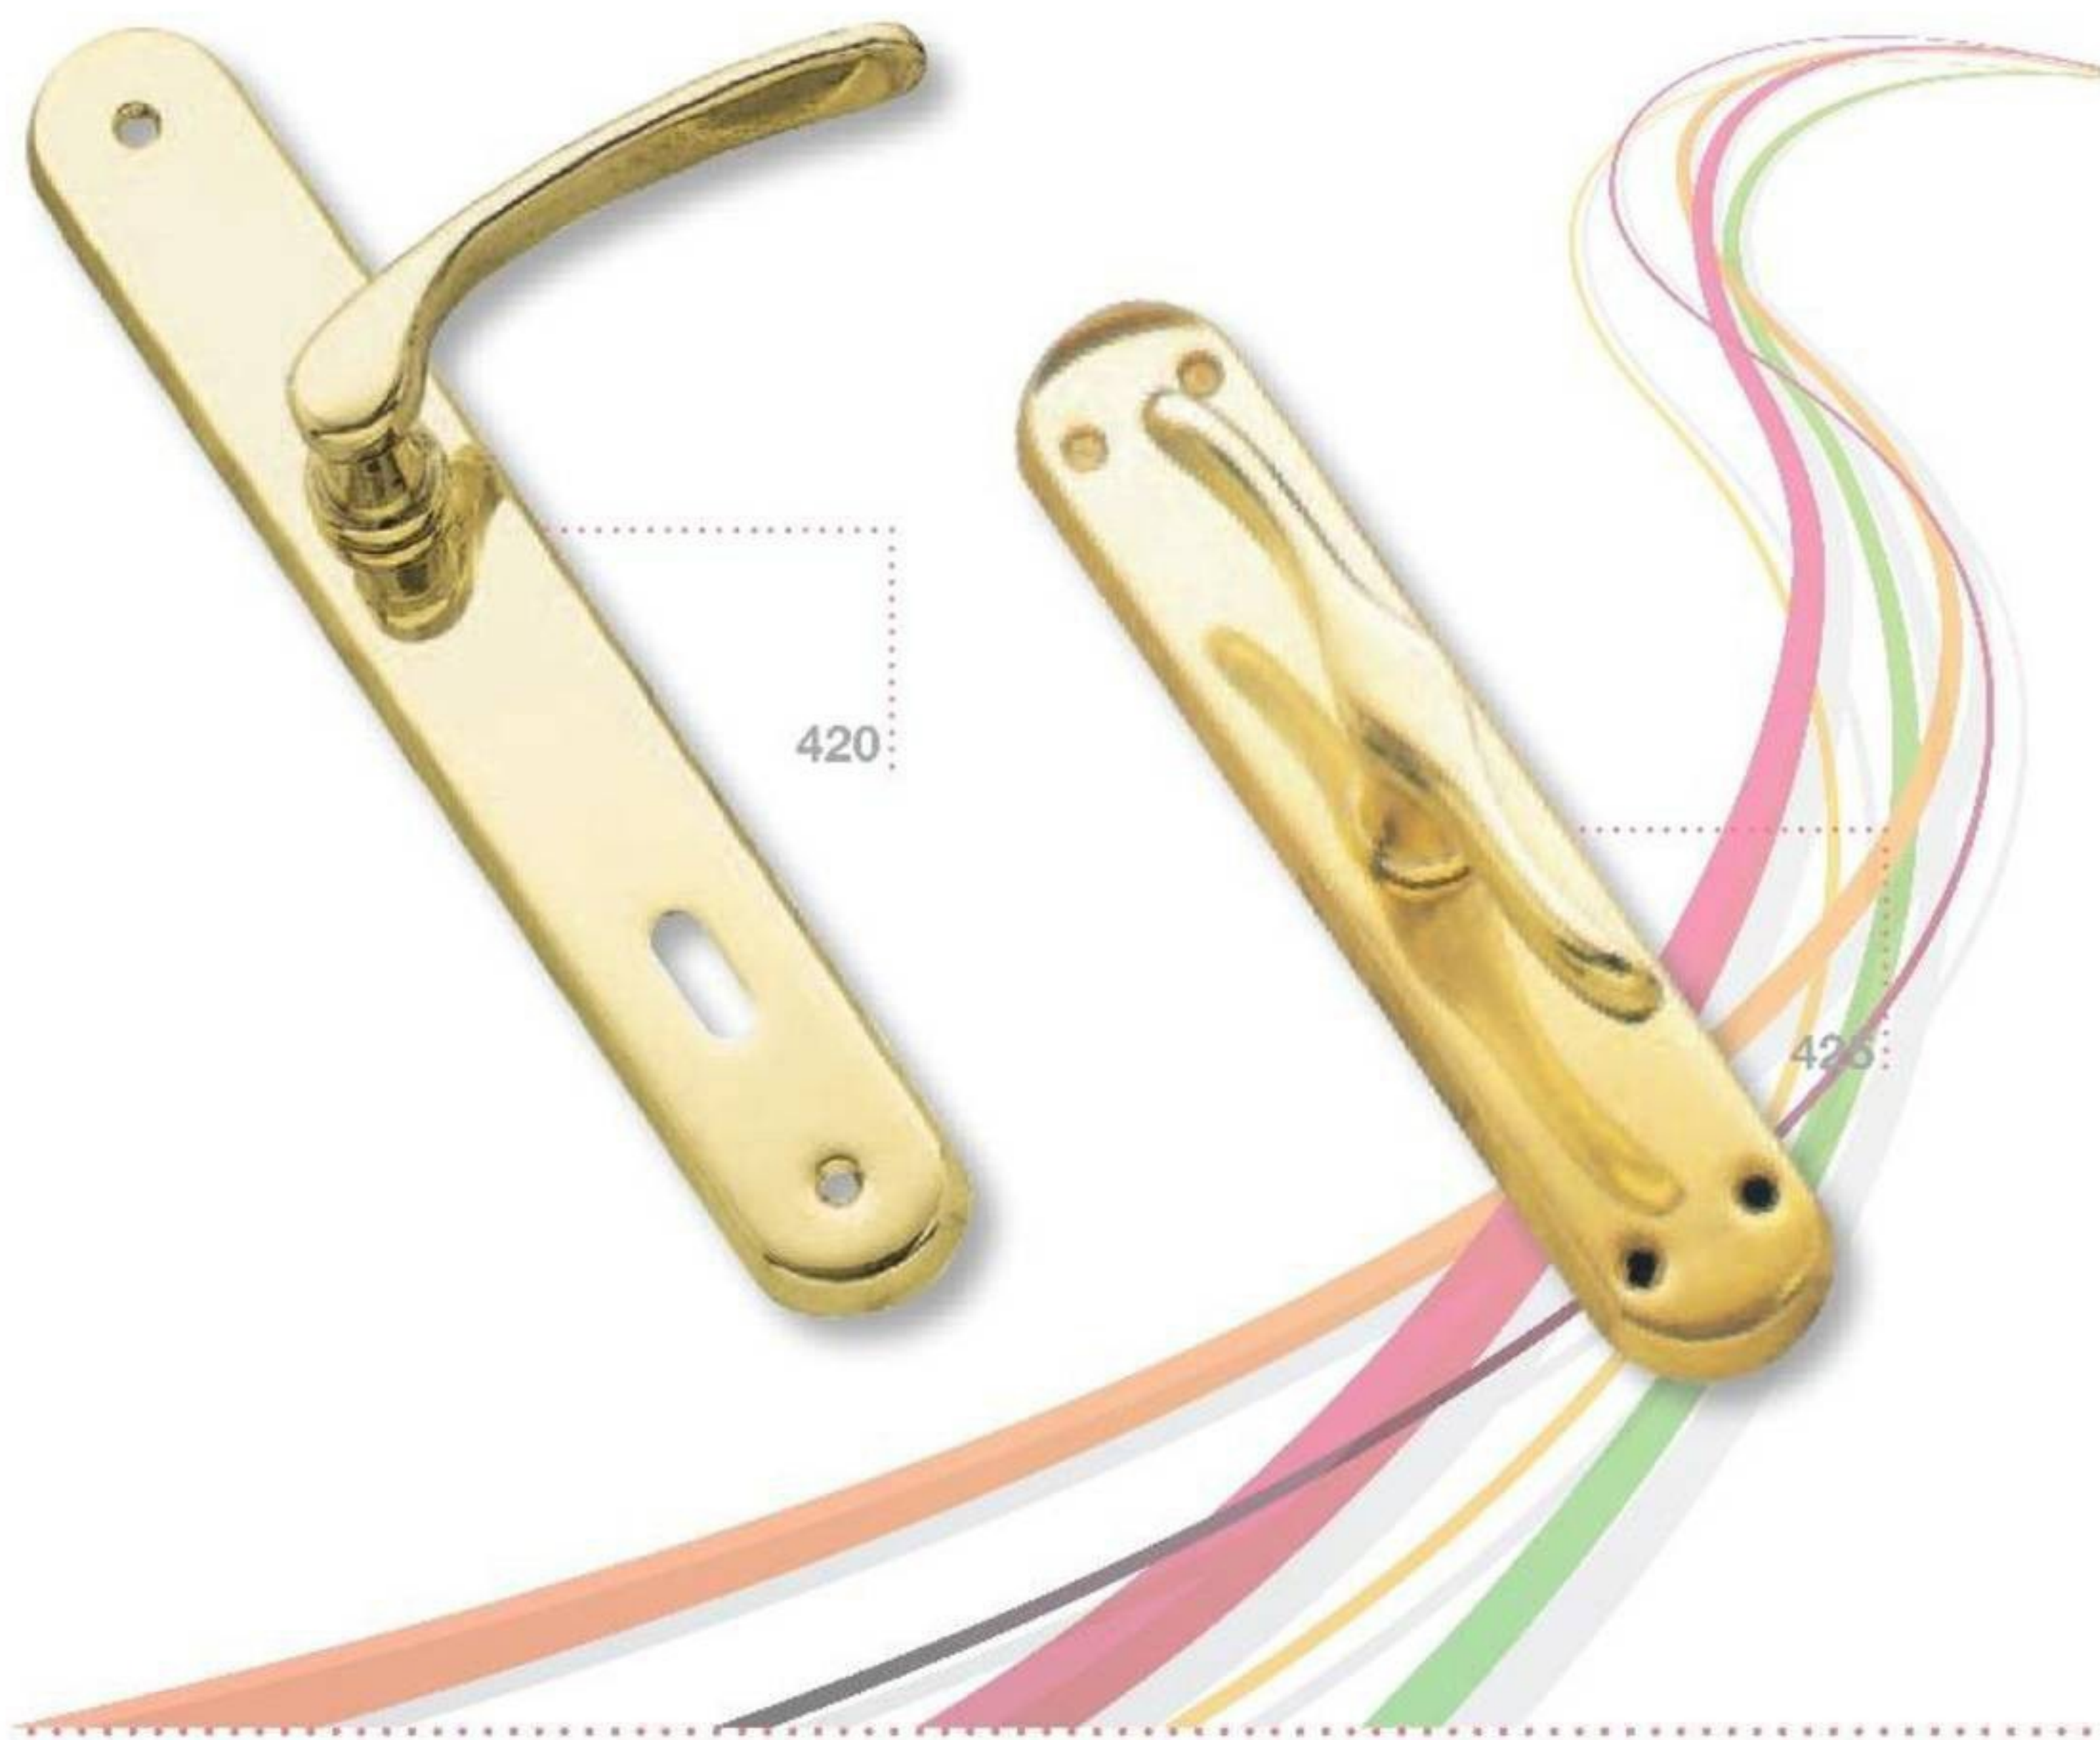

ONDA

ONDA

420	handle w/plate 2M 200P	g. 670
421	handle w/rosettes 0200	g. 520
422	handle w/rosettes PVC	
423	handle w/rosettes 0340	
424	window handle dry keep	g. 365
425	cremonese	
426	window handle	
2080	handle Onda on pl. 270p	

Execution: OLV - OBG - CH/SAT - CH