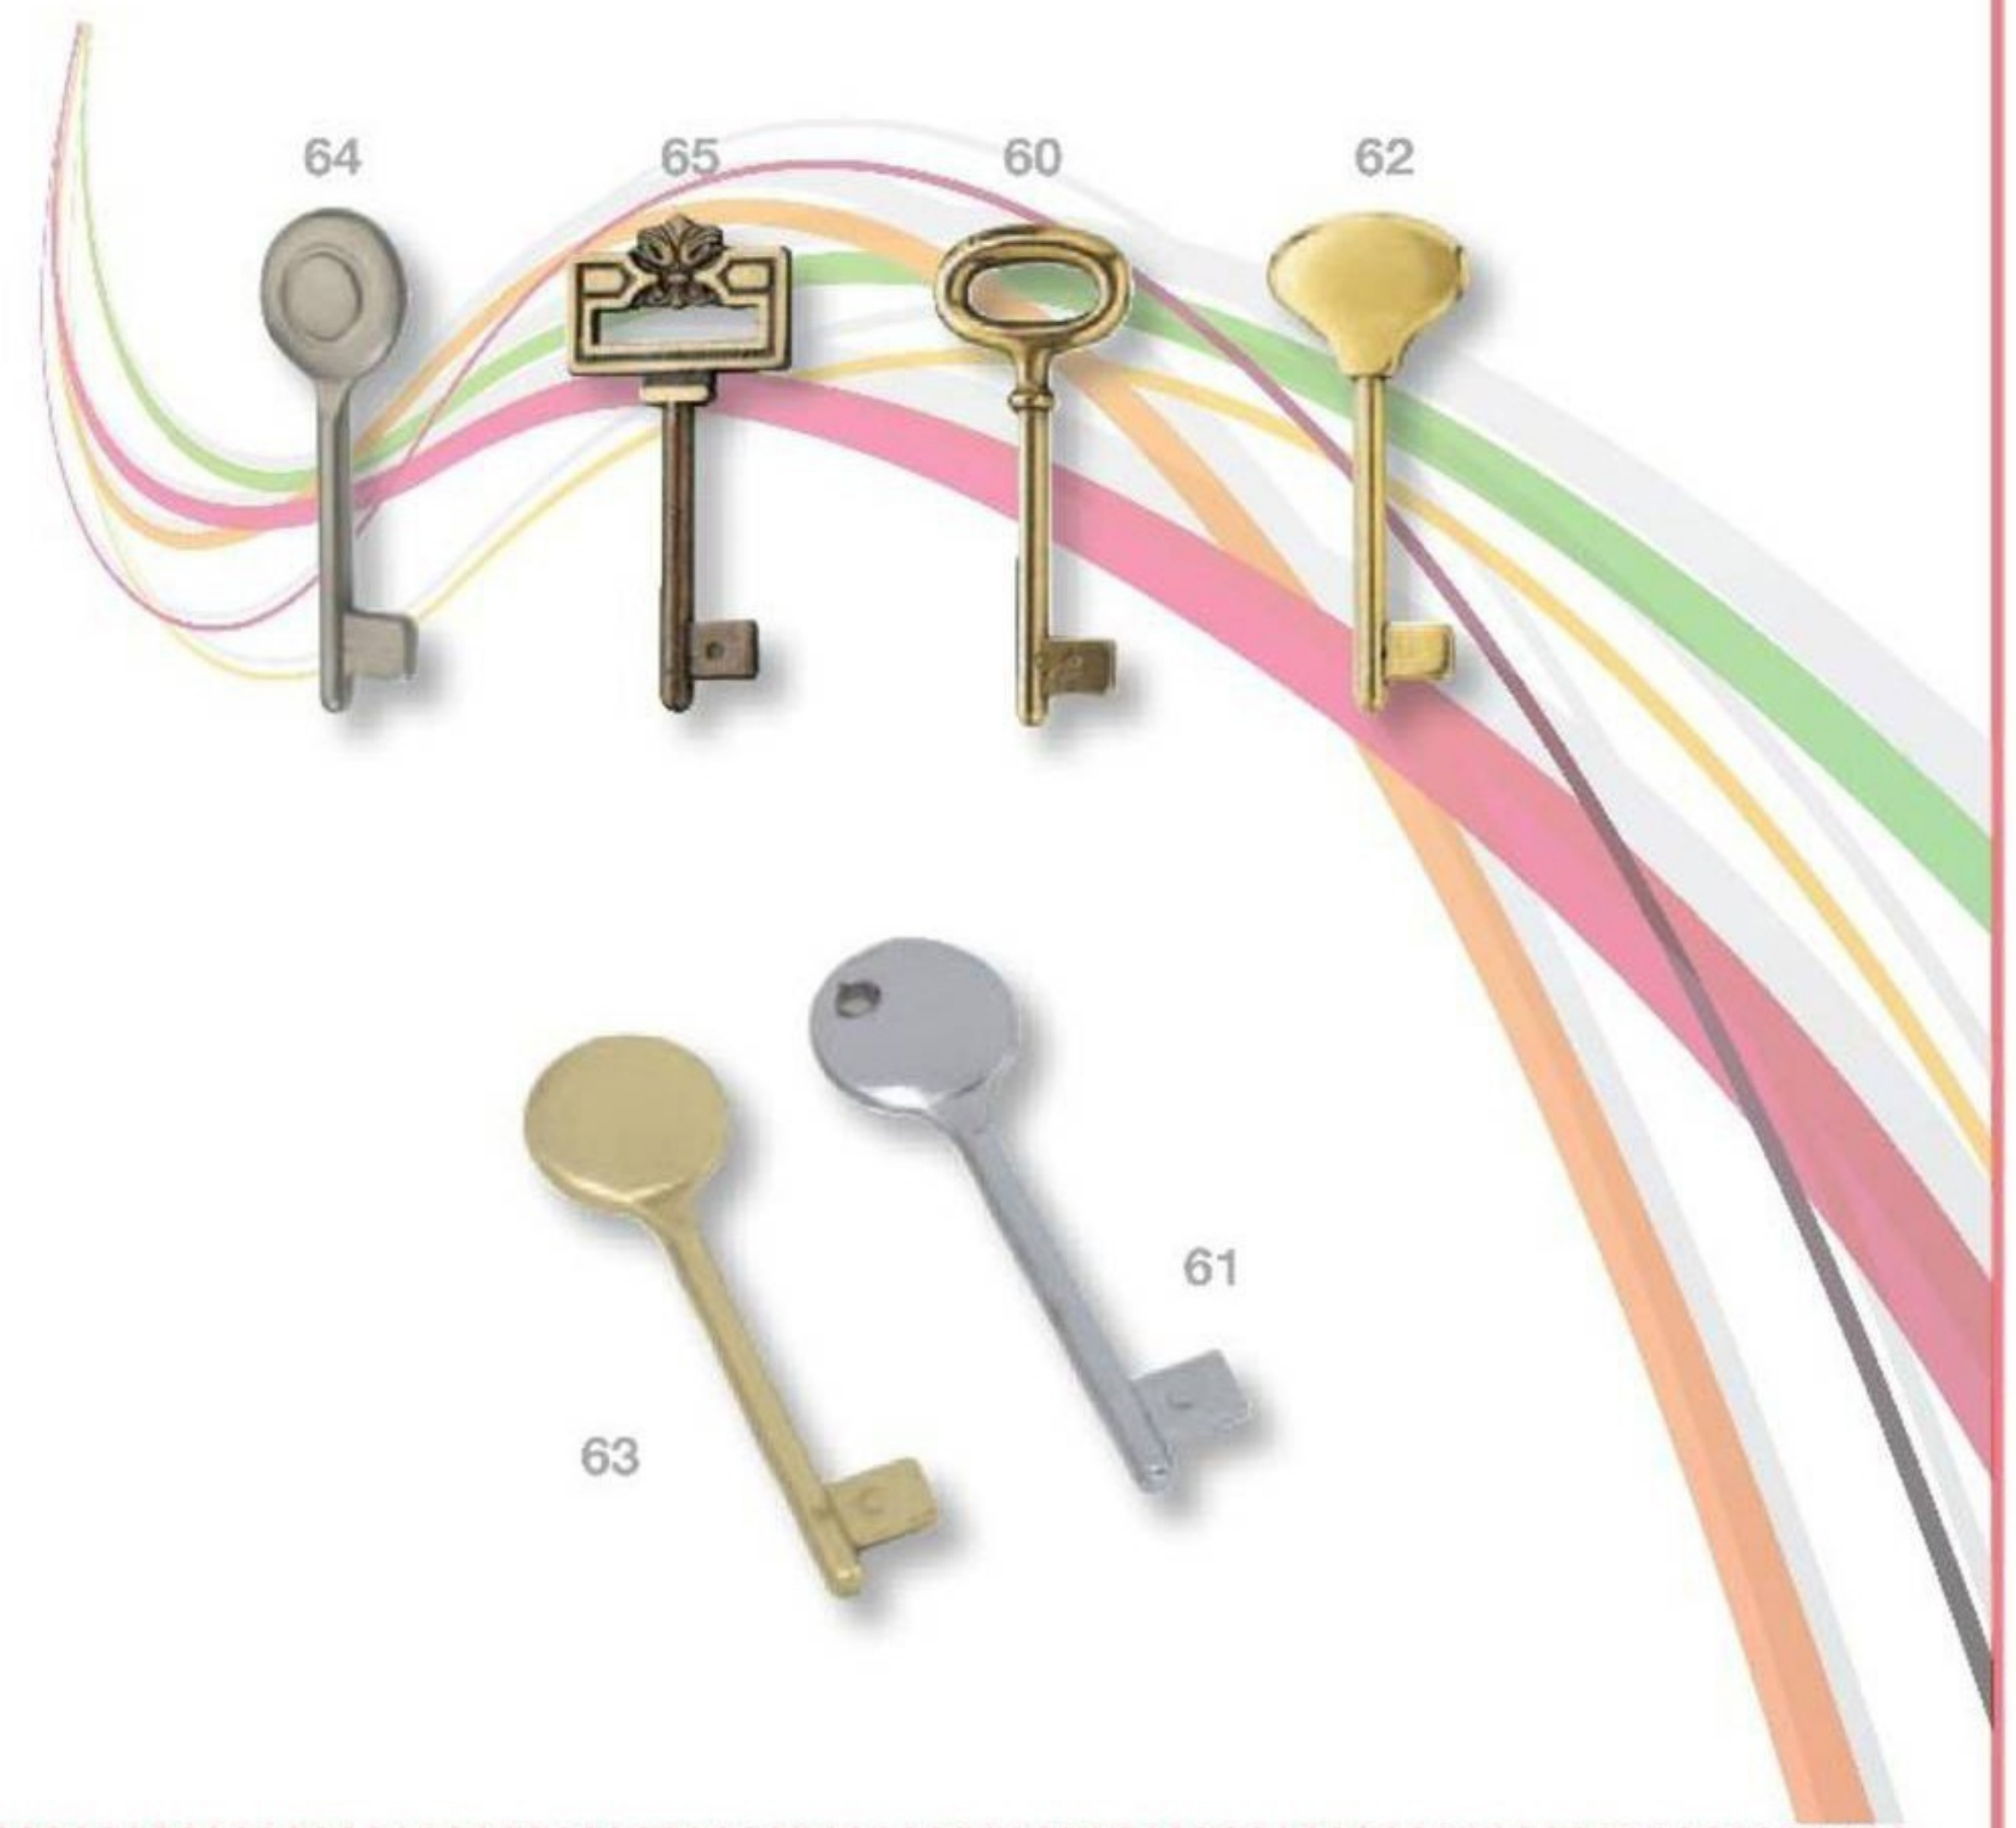

KEYS

KEYS

60 DELTA *Execution: OLV - OBG - CH/SAT - CH*
62 DIVA *Execution: OBG - OLS - CH/SAT - CH*
64 DERBY *Execution: OLV - OBG - OLS - CH/SAT - CH*
65 ERICA *Execution: OBS*
63 MALIZIA *Execution: OLV - OBG - OLS - CH/SAT - CH*
61 MALIZIA *Execution: OLV - OBG - CH/SAT - CH*