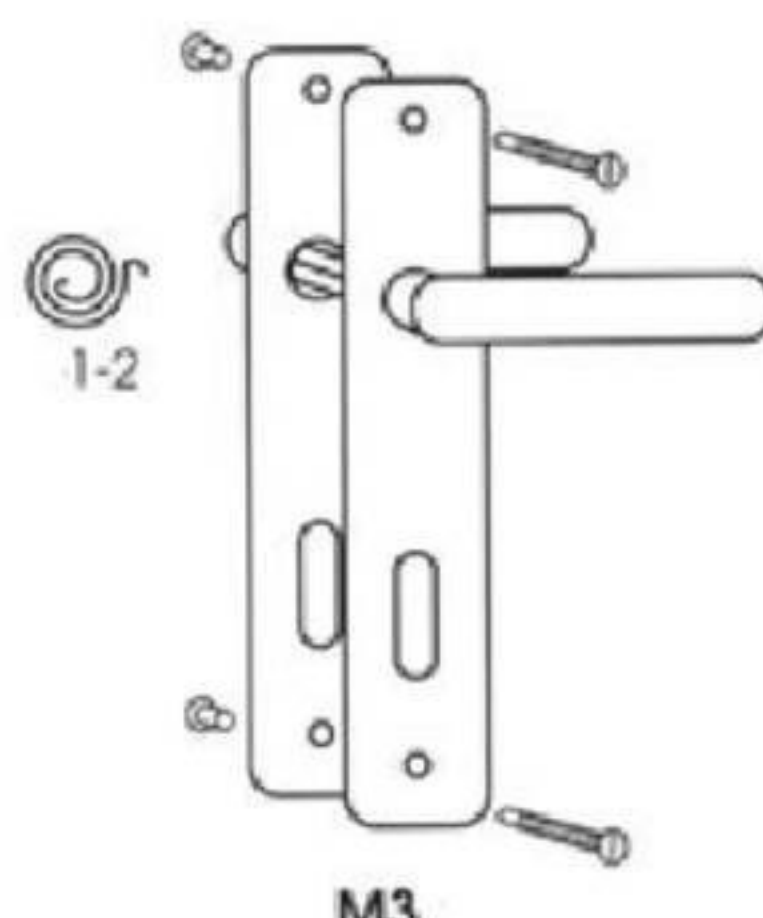

M2

M3

MORTISE LOCK - WITH LOCK

MORTISE LOCK - PATENT LOCK

CODE	L (MM)	A (MM)	B (CLOSURES)
10.85.40	85	40	67
10.85.45	85	50	72
10.90.40	90	40	67
10.90.45	90	45	72

CODE	L (MM)	A (MM)	B (CLOSURES)
10.72.40	72	40	67
10.85.40	85	40	67
10.90.40	90	40	67
10.90.45	90	45	72