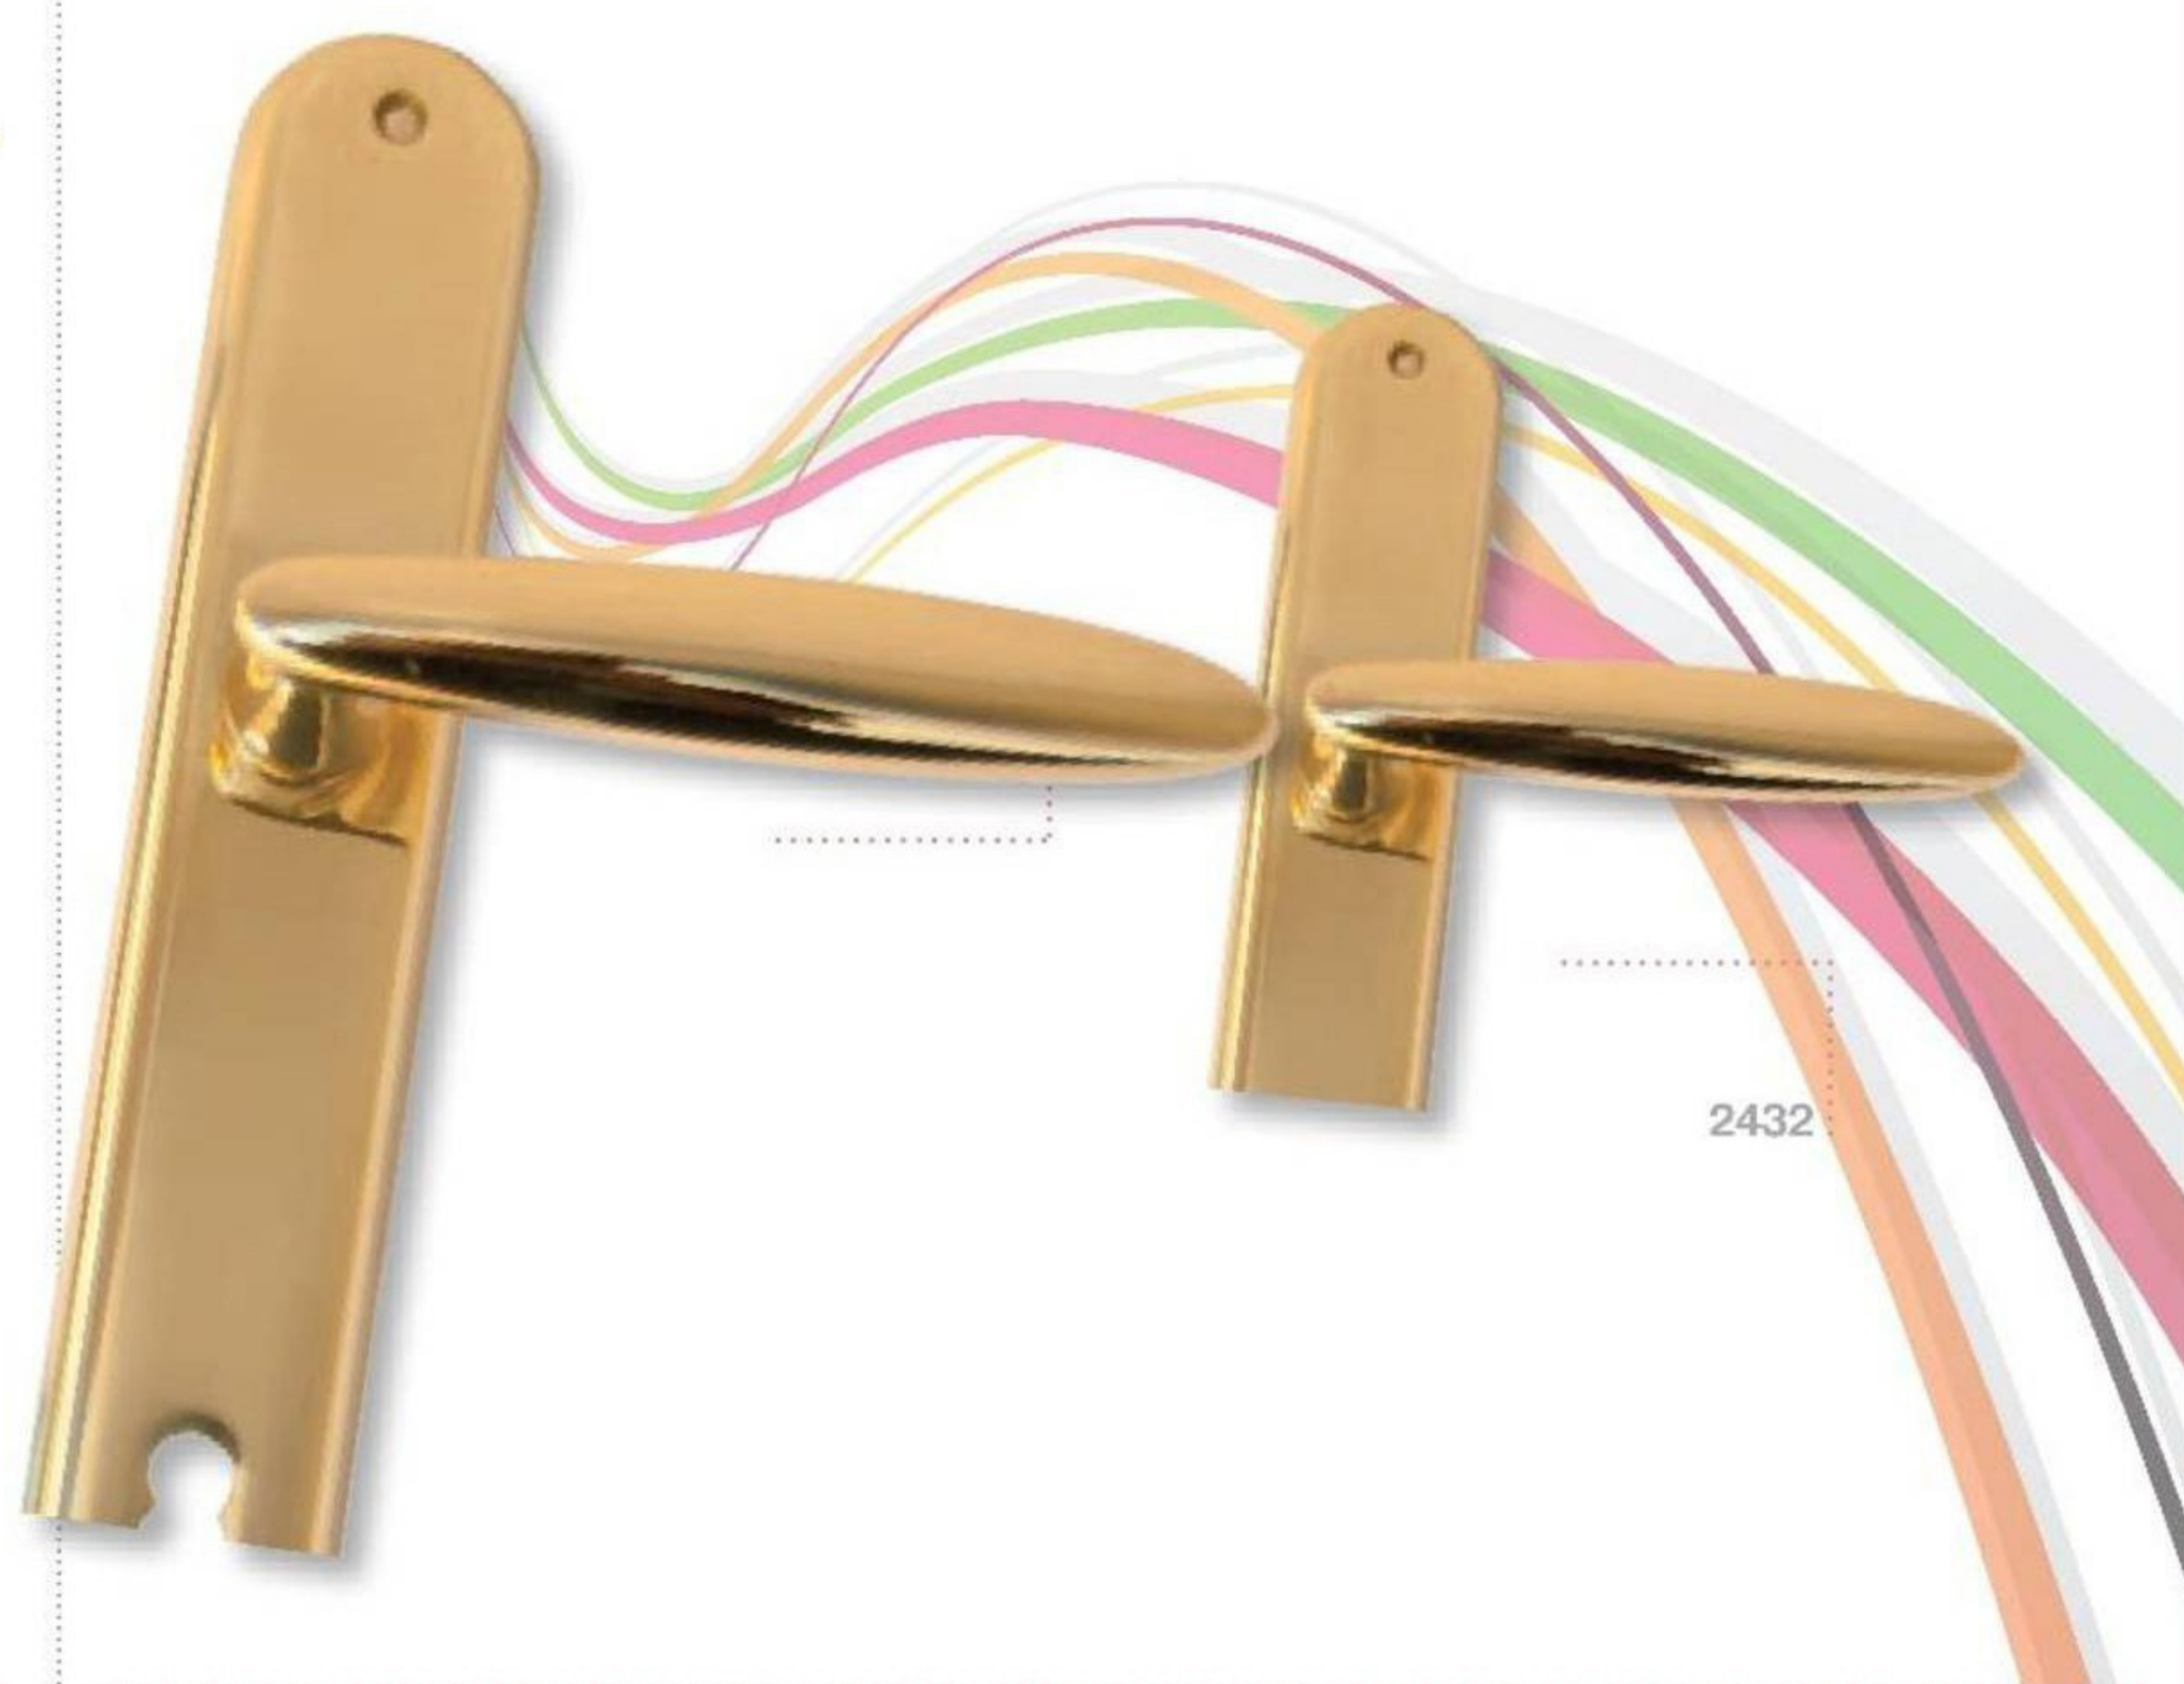

TOSCA

TOSCA

2430	handle w/plate 2150P
2432	handle w/rosettes PVC
2433	handle w/rosettes 0340
2434	window handle dry keep

Execution: OLV - OBG - CH - NI/SAT