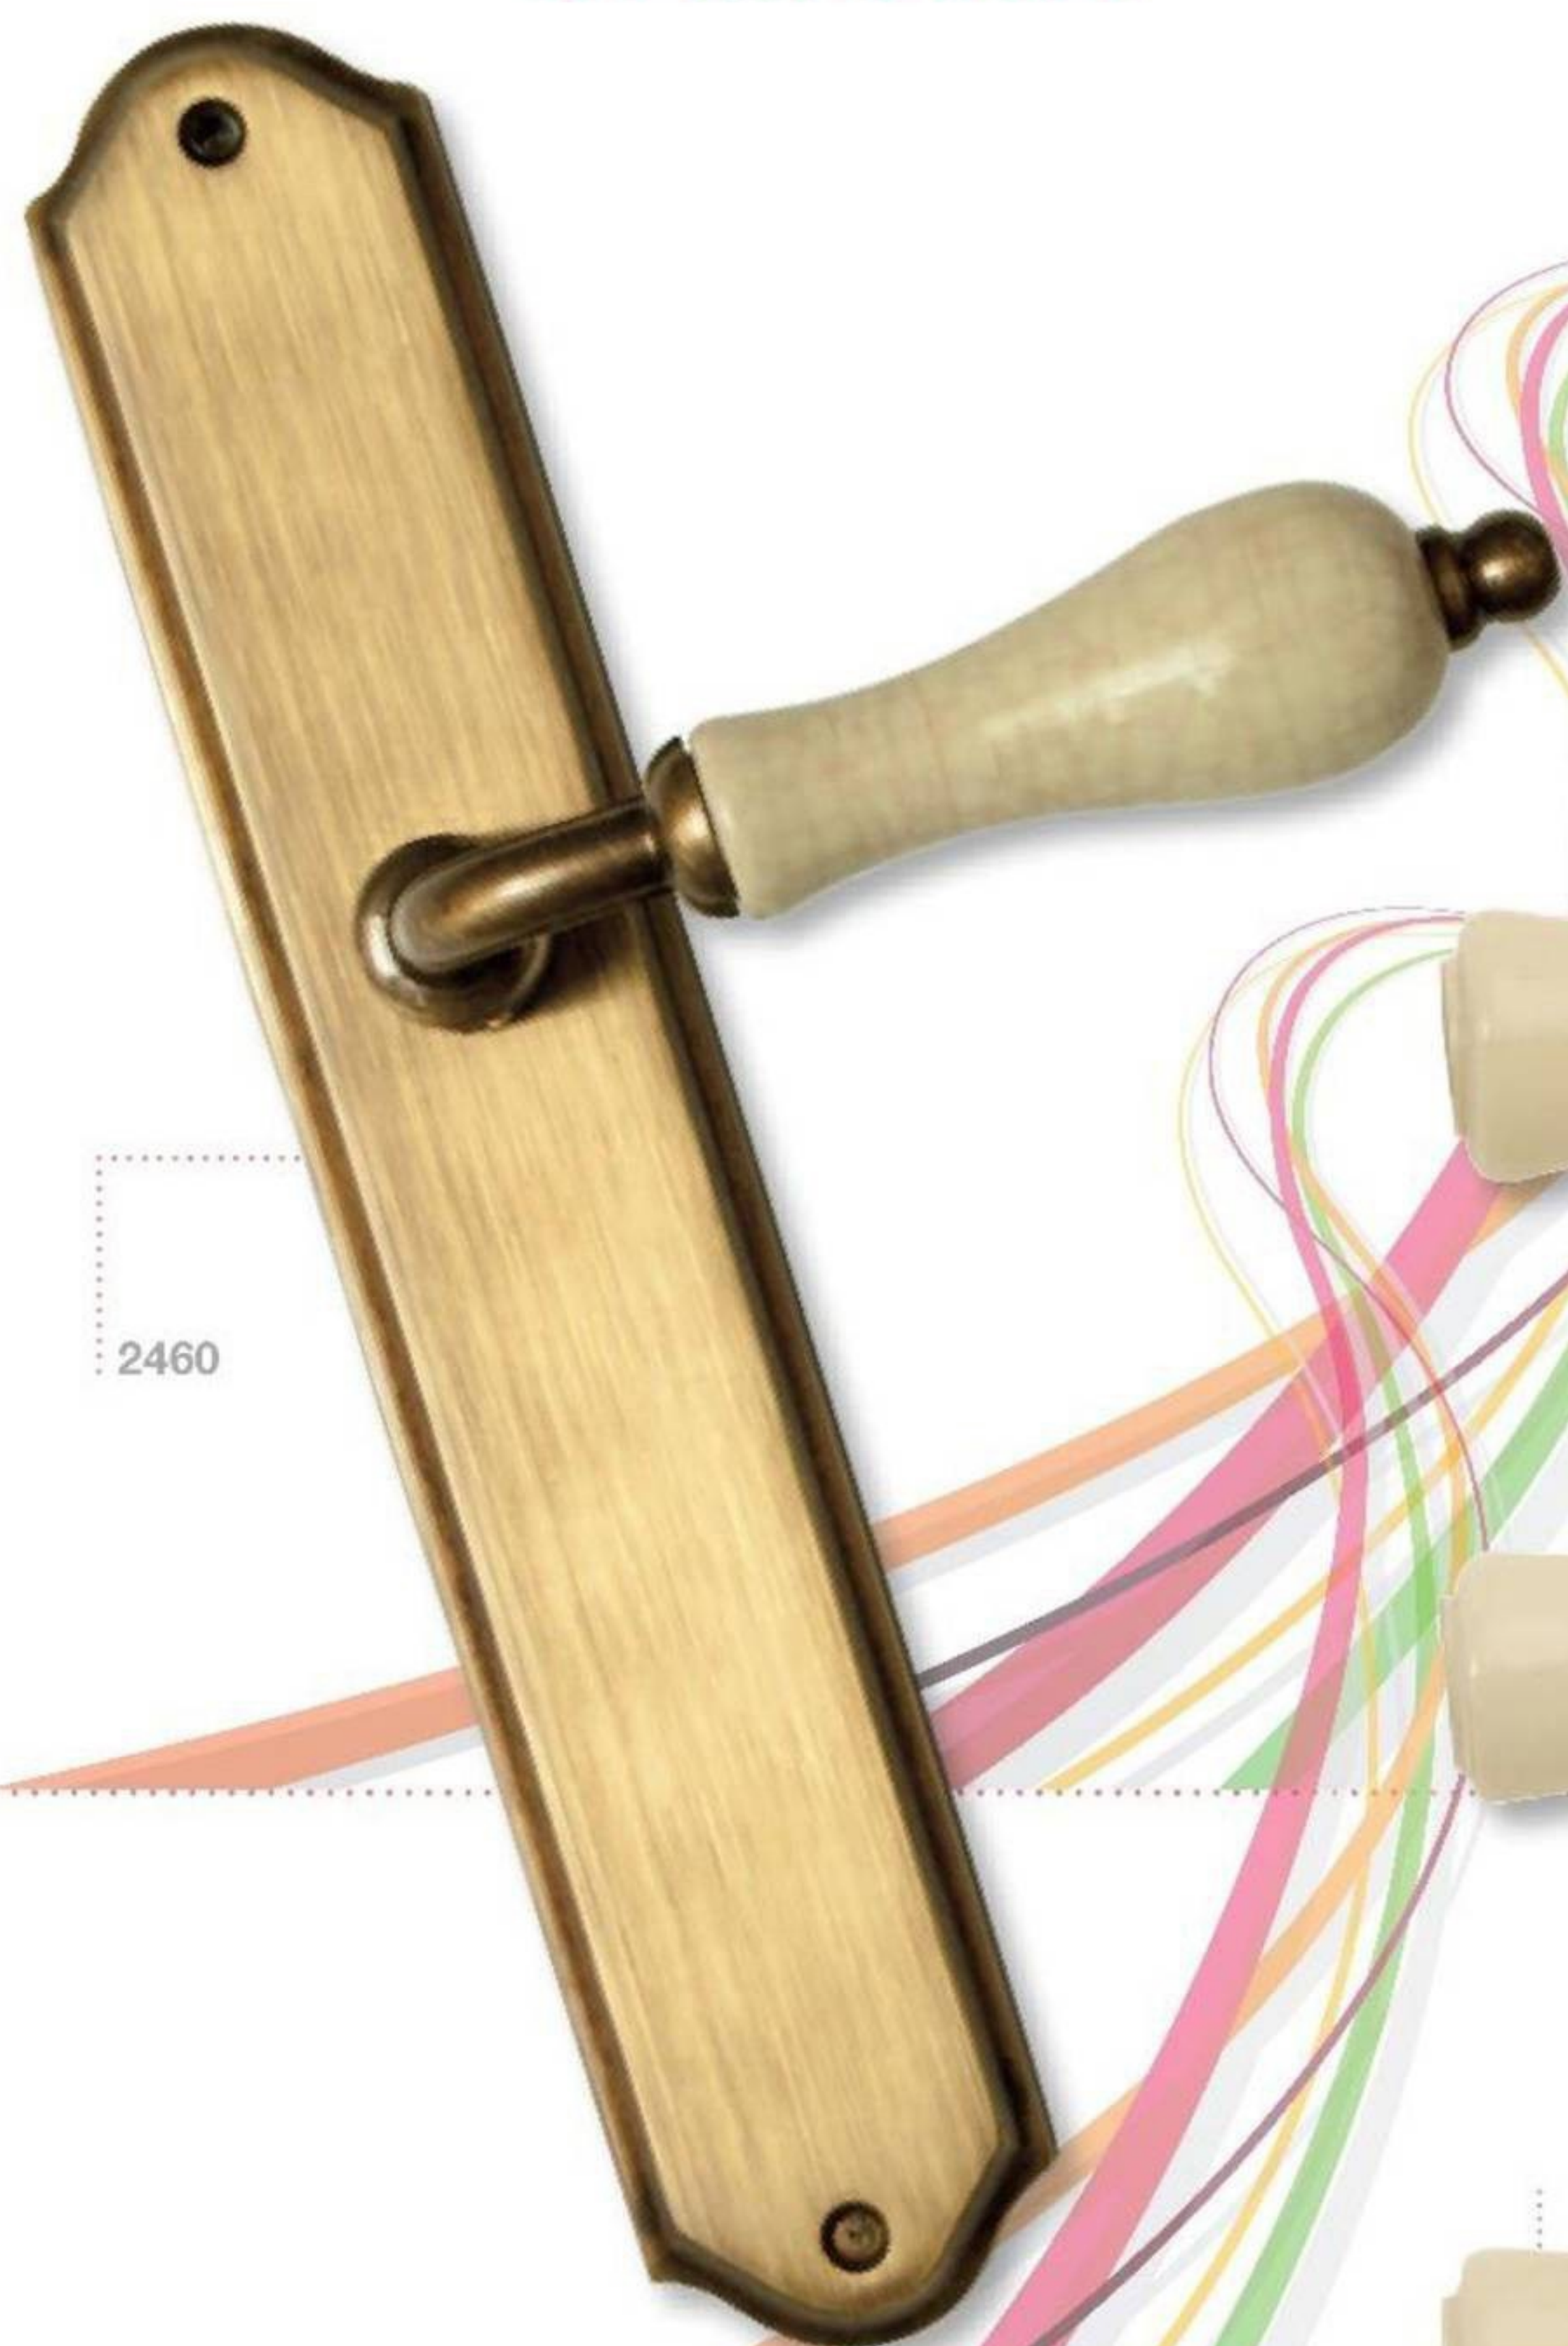

SAMOHA

- 2460 handle w/plate 2230P
- 2462 handle w/rosettes PVC
- 2463 handle w/rosettes 0340
- 2464 window handle dry keep

Execution: OLV – OBG – OBA – OBGO – OBO
Handles: porcelain champagne decoration A-B-C
champagne painted D-E
craquelee F

2460

A

D

B

E

C