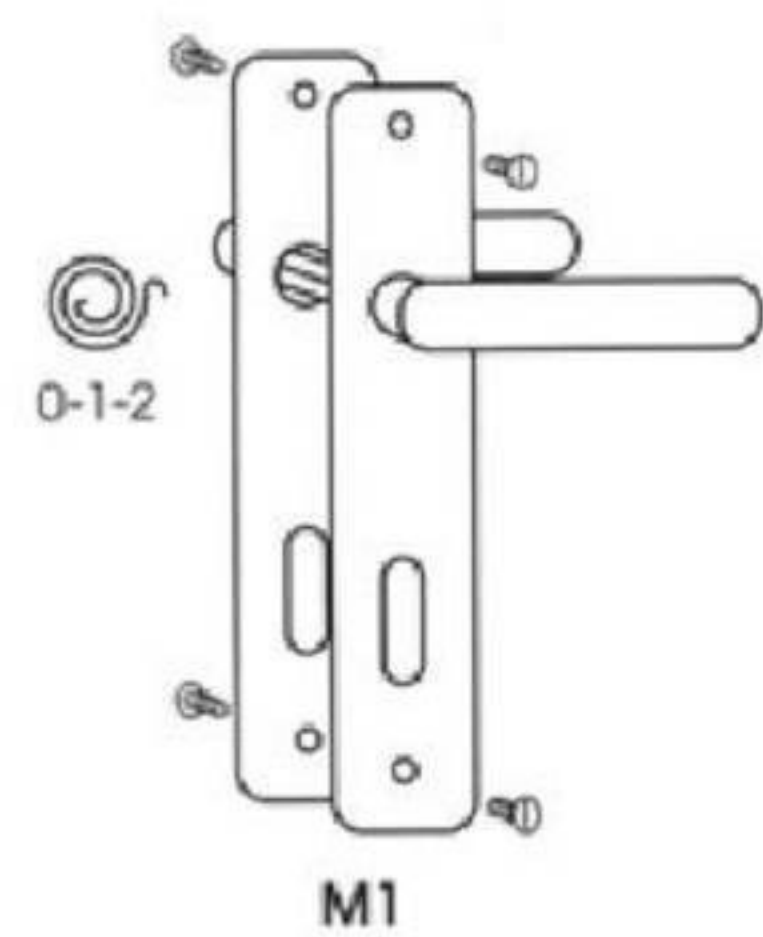

MORTISE LOCK - WITH LOCK

MORTISE LOCK - PATENT LOCK

CODE	L (MM)	A (MM)	B (CLOSURES)
10.85.40	85	40	67
10.85.45	85	50	72
10.90.40	90	40	67
10.90.45	90	45	72

CODE	L (MM)	A (MM)	B (CLOSURES)
10.72.40	72	40	67
10.85.40	85	40	67
10.90.40	90	40	67
10.90.45	90	45	72