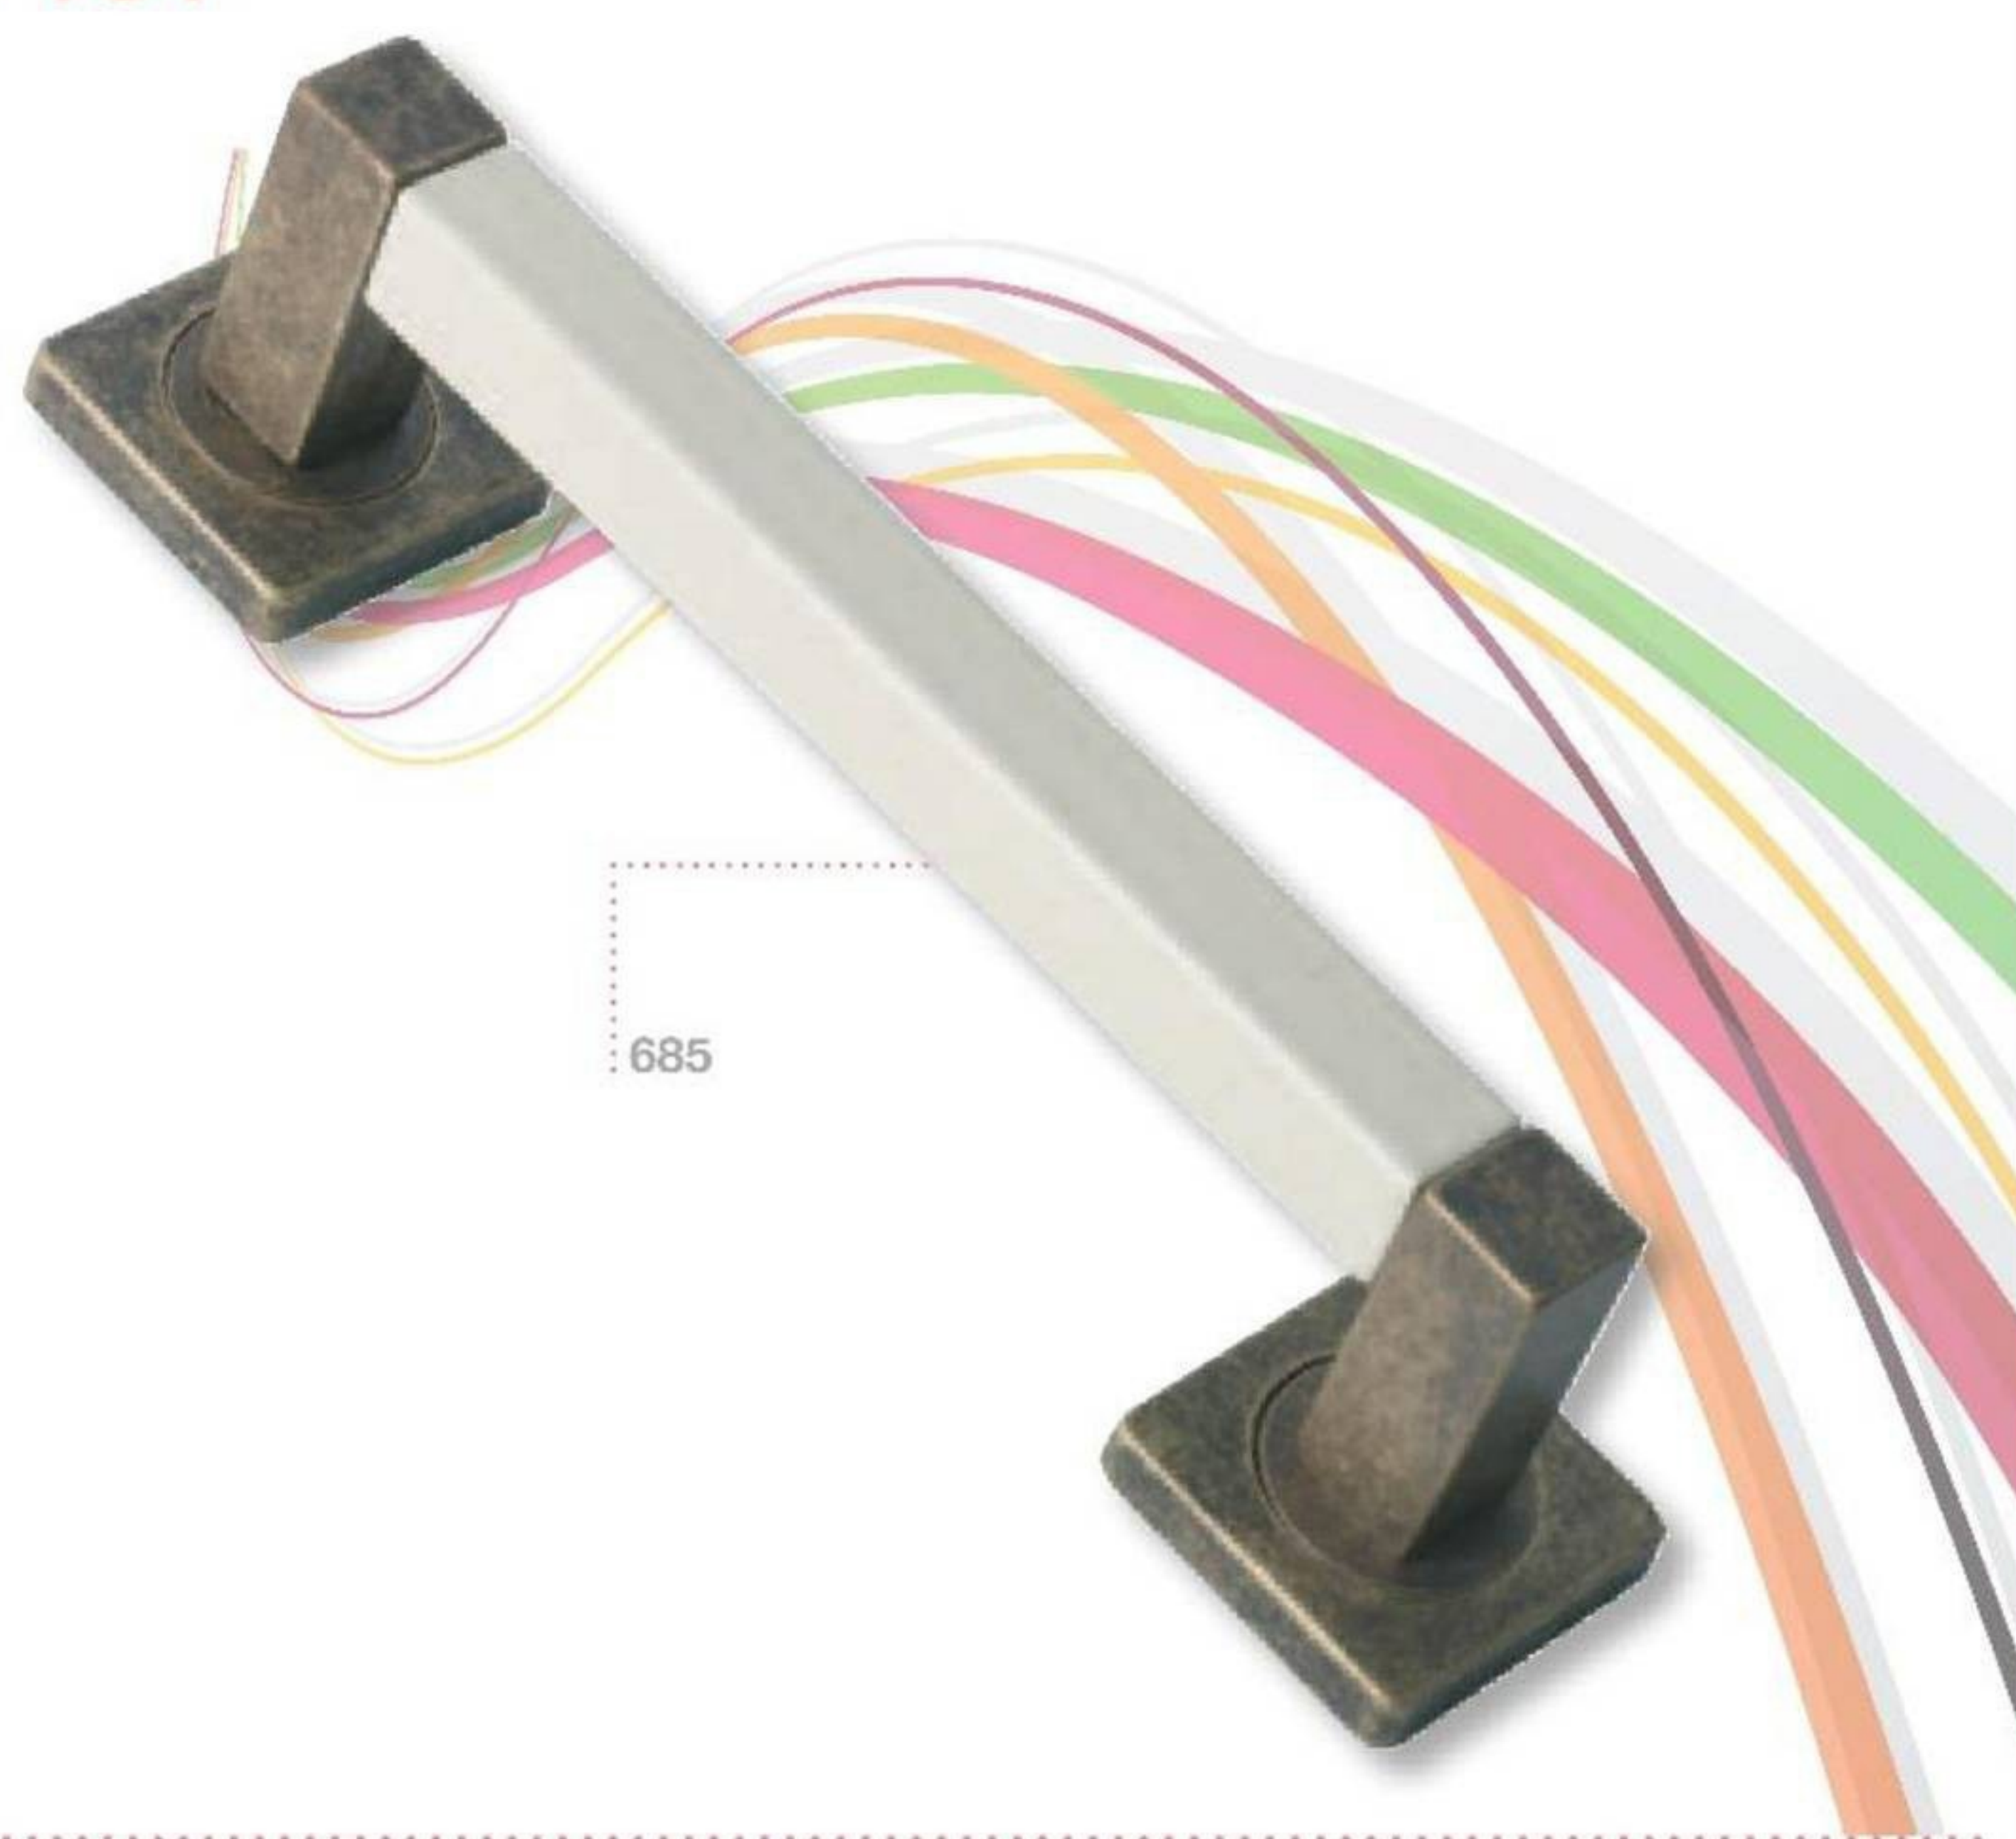

QUBIK

QUBIK

695 pull handle 200
696/B pull handle 200 w/rosettes 0345
6080 pull handle 200

Execution: CH – CH/SAT – CH-CH/SAT

FIJI

FIJI

685 pull handle on rosette 0345 squared porcelain champagne 200

Execution: OLV – OBG – OBA