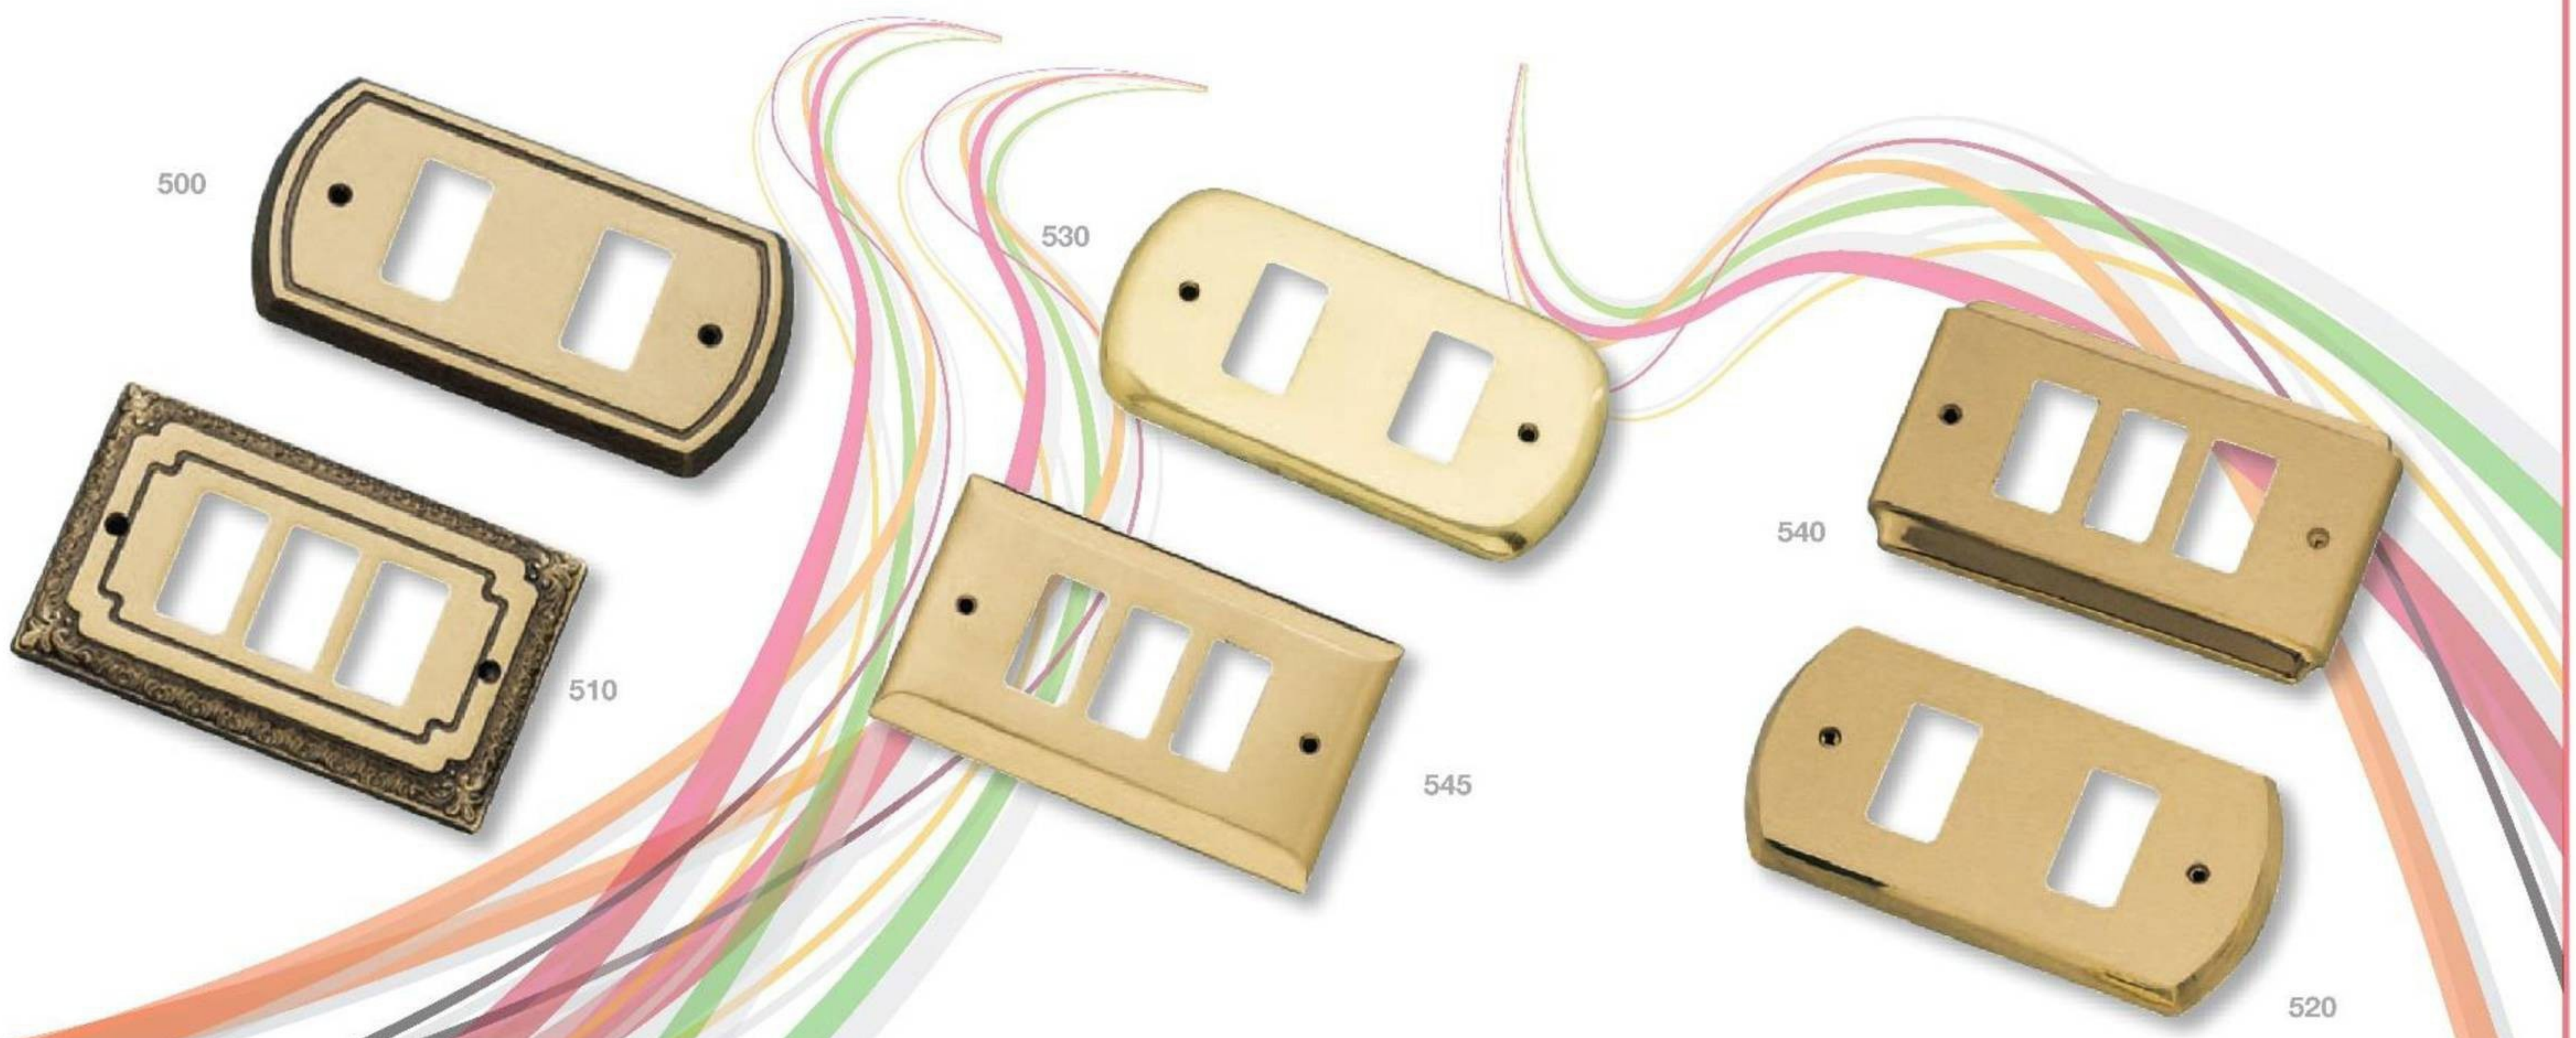

SWITCH PLATES

500 LINEA 1 - 2 - 3
510 ERICA 1 - 2 - 3
Execution: OBS

530 DELTA 1 - 2 - 3
545 AURORA 1 - 2 - 3
Execution: OLV - OBG - OLS - CH/SAT

520 GIADA 1 - 2 - 3
540 THEMA 1 - 2 - 3
Execution: OLS - OBS