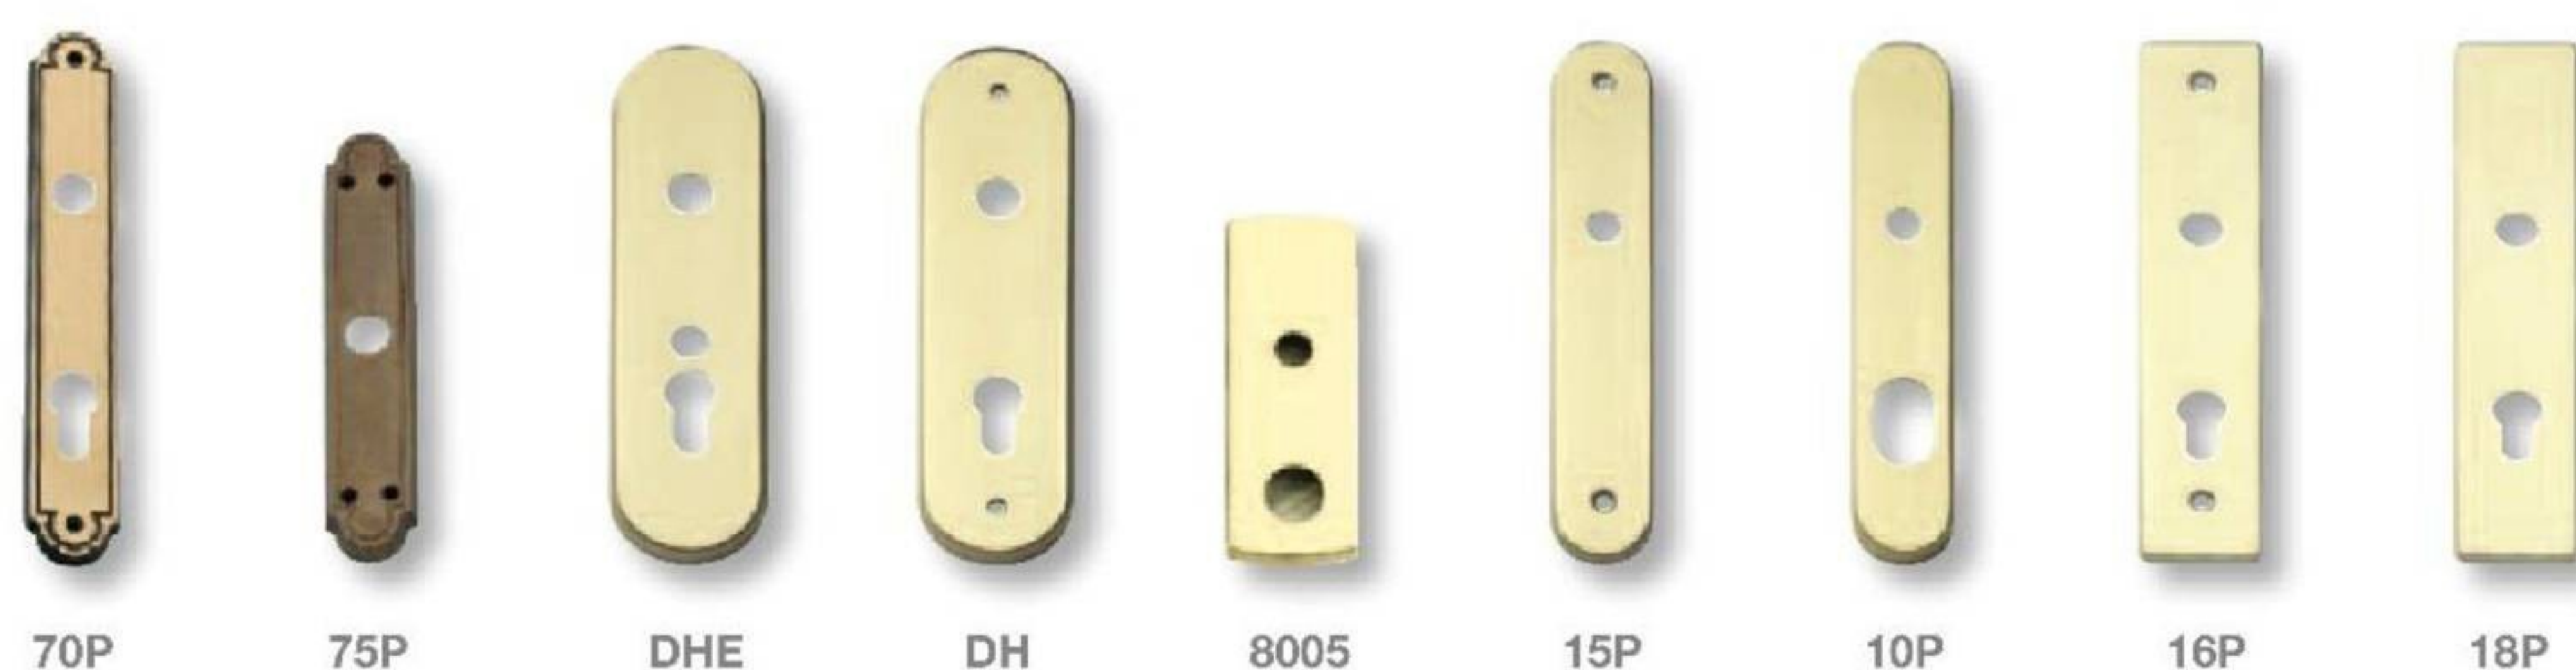

AxBxC	PESO
70P	236x38x 8	g. 130
75P	170x38x10	g. 112
DHE	220x59x10	g. 185
DH	220x59x10	g. 190
8005	160x59x 8	g. 167
15P	258x48x 8	g. 190
10P	258x49x12	g. 245
16P	258x48x 8	g. 190
18P	258x49x12	g. 245

ROSETTES

Execution:
OLV - OLV/OS - CH-CH/SAT - CH-NI/SAT

Execution:
OLV - CH - OLV/OS - CH-CH/SAT

Execution:
OLV - OBG - CH - NI/SAT - CH/SAT

Execution:
OLV - OBG - CH - CH/SAT

Execution:
OLV - OBS

Execution:
OLV - OBG - OLS