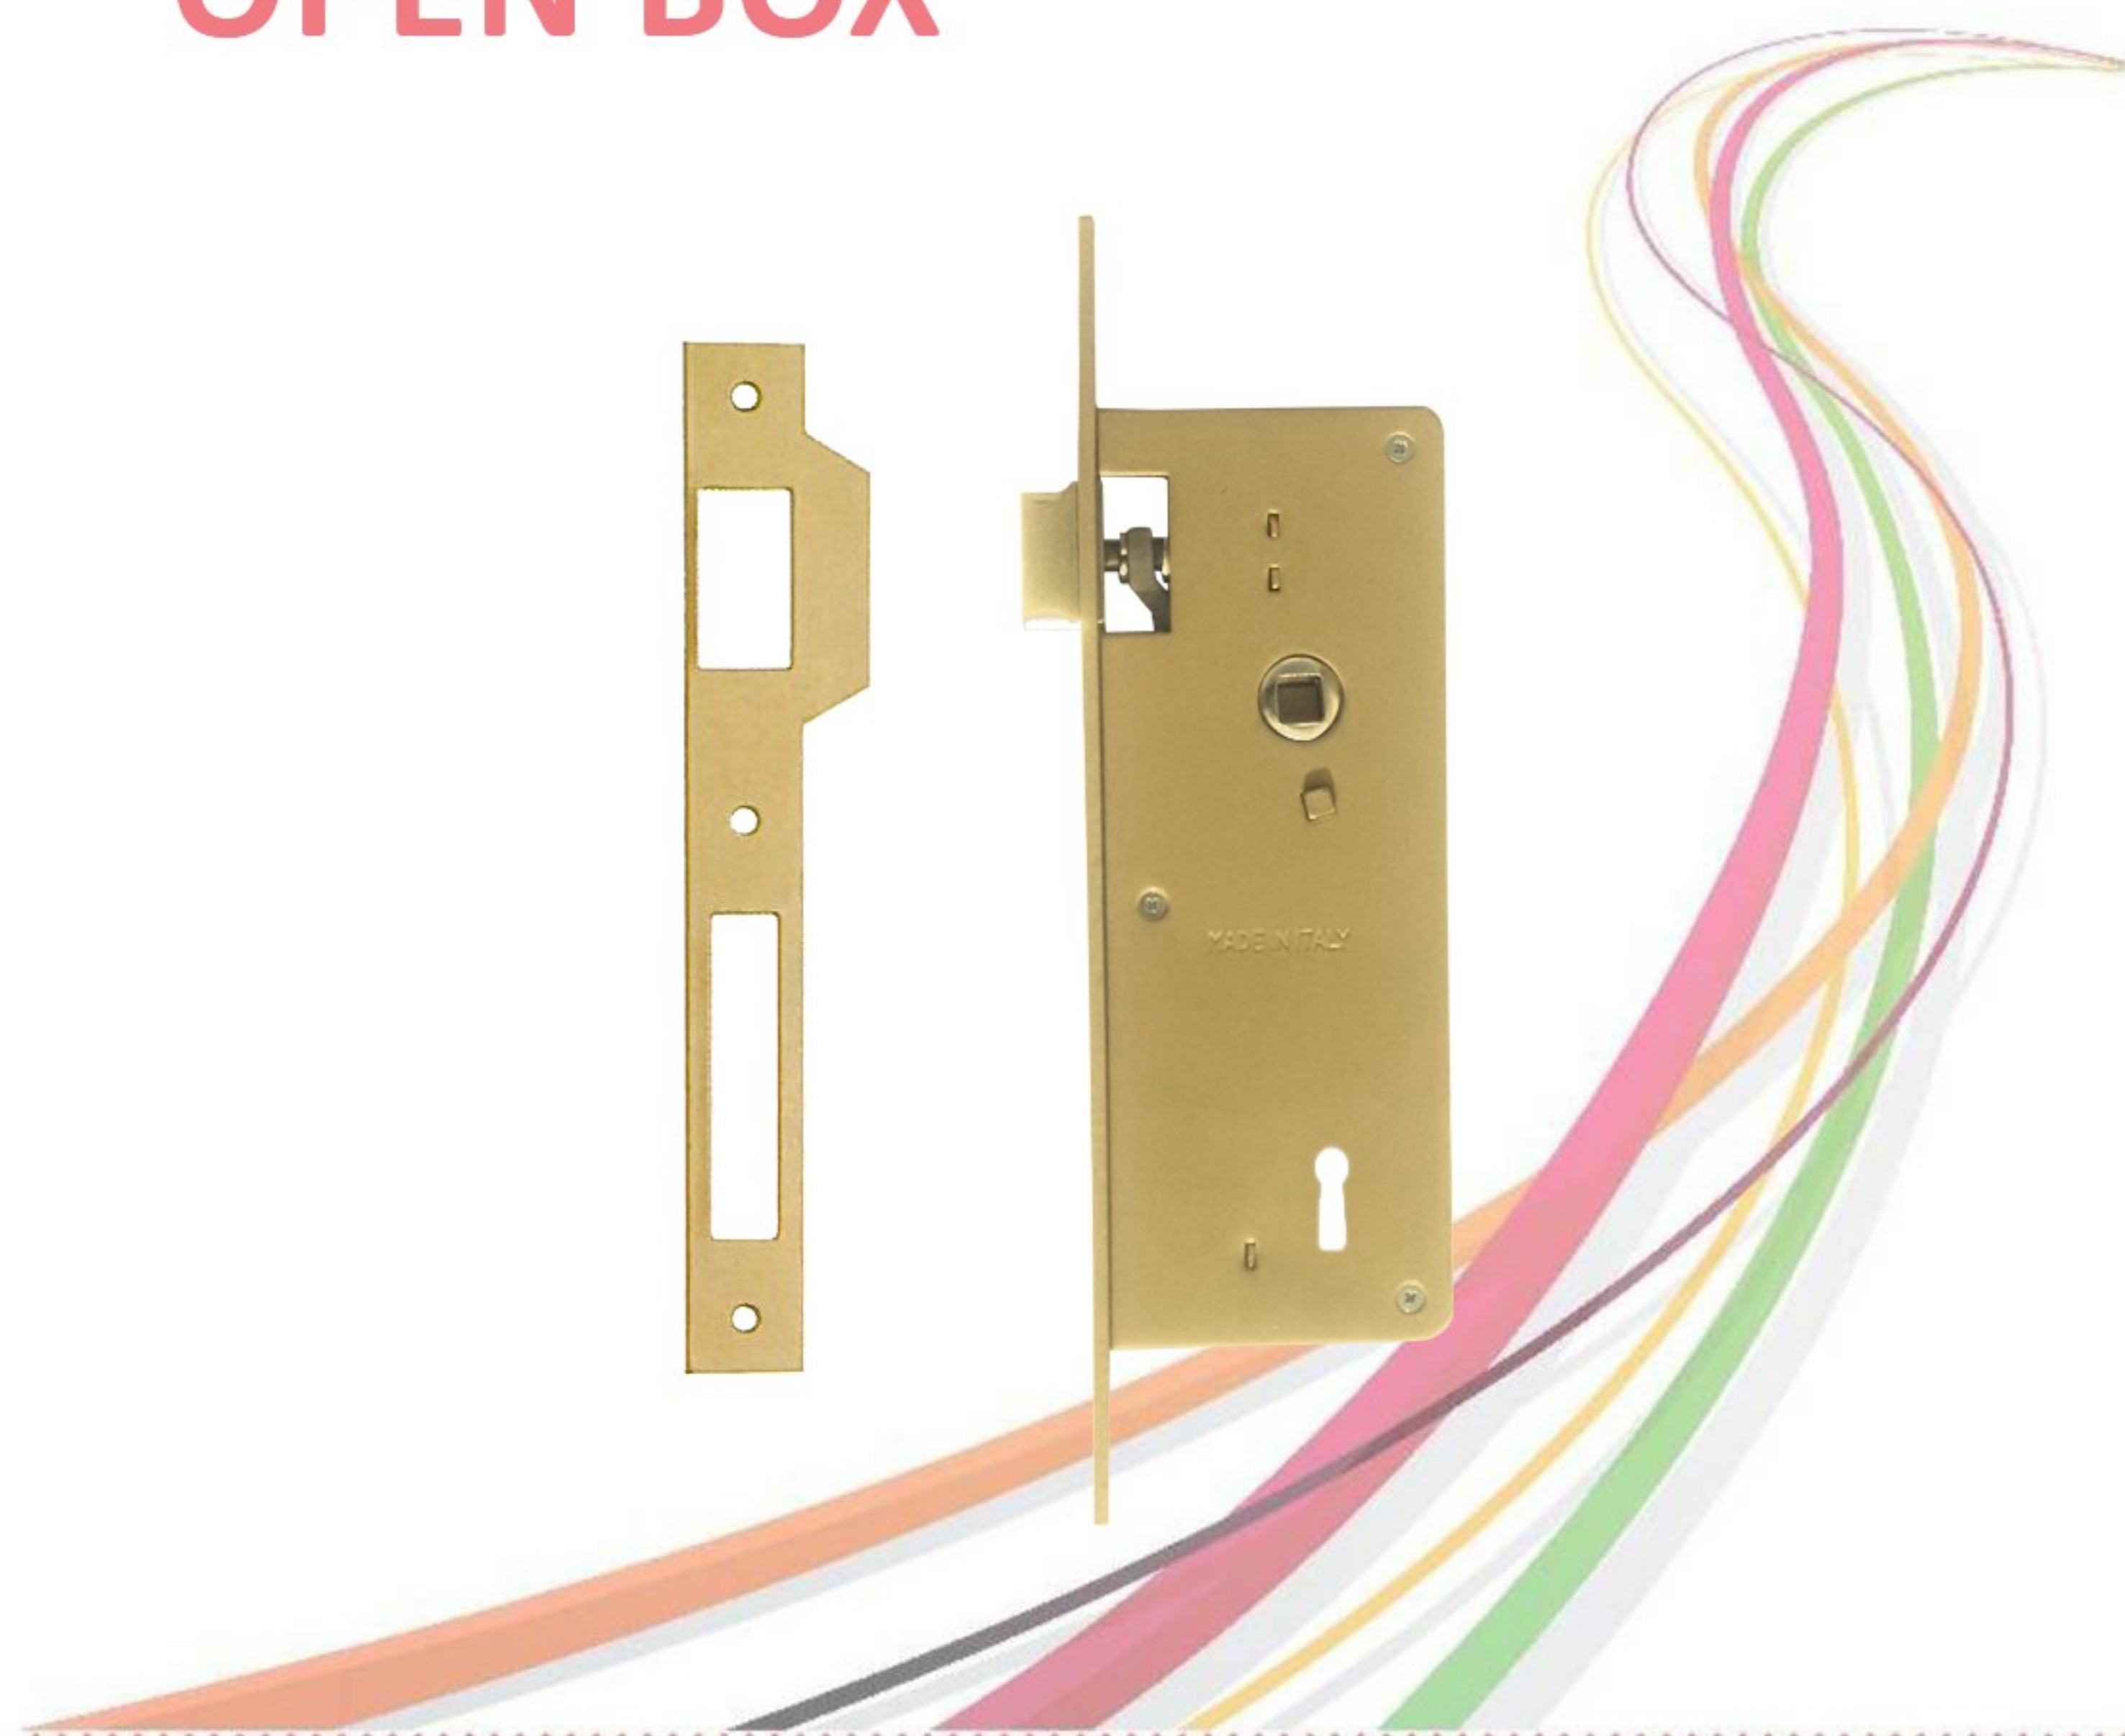

MORTISE LOCK - PATENT OPEN BOX

CODE	L (MM)	A (MM)	B (CLOSURES)
10.72.40	72	40	67
10.85.40	85	40	67