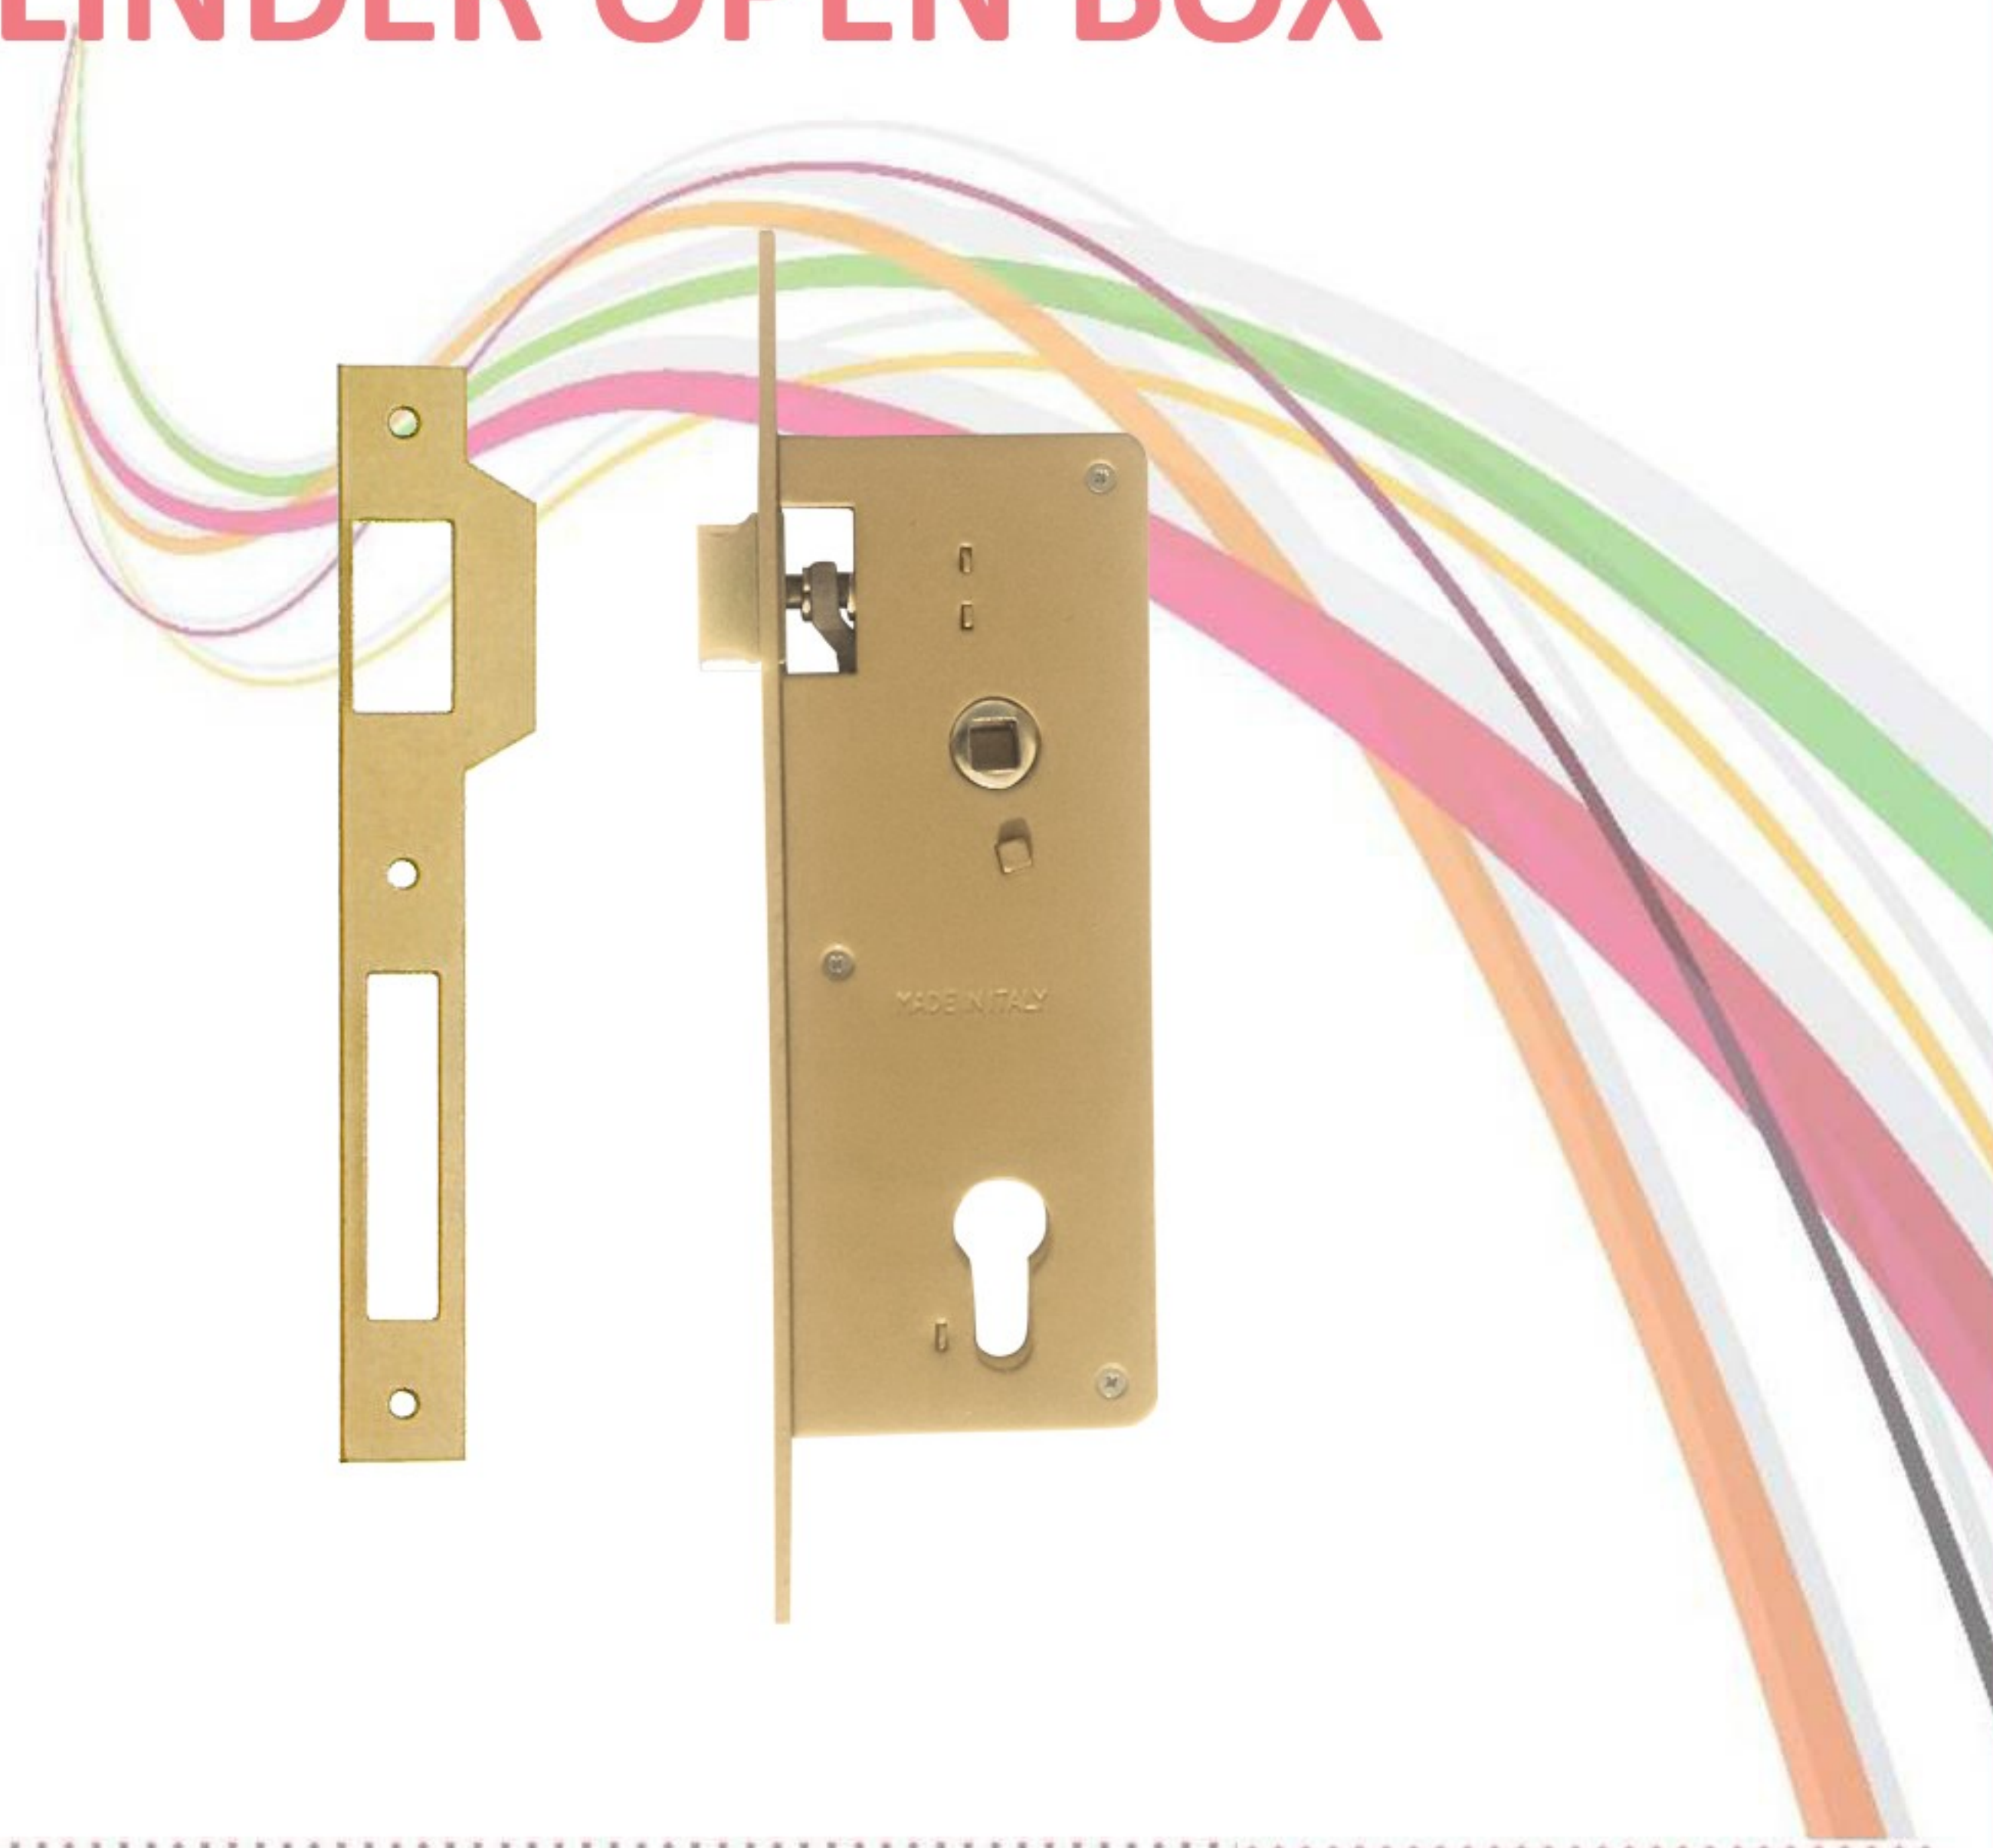

MORTISE LOCK - WITH CYLINDER OPEN BOX

CODE	L (MM)	A (MM)	B (CLOSURES)
10.85.40	85	40	67
10.85.50	85	50	77