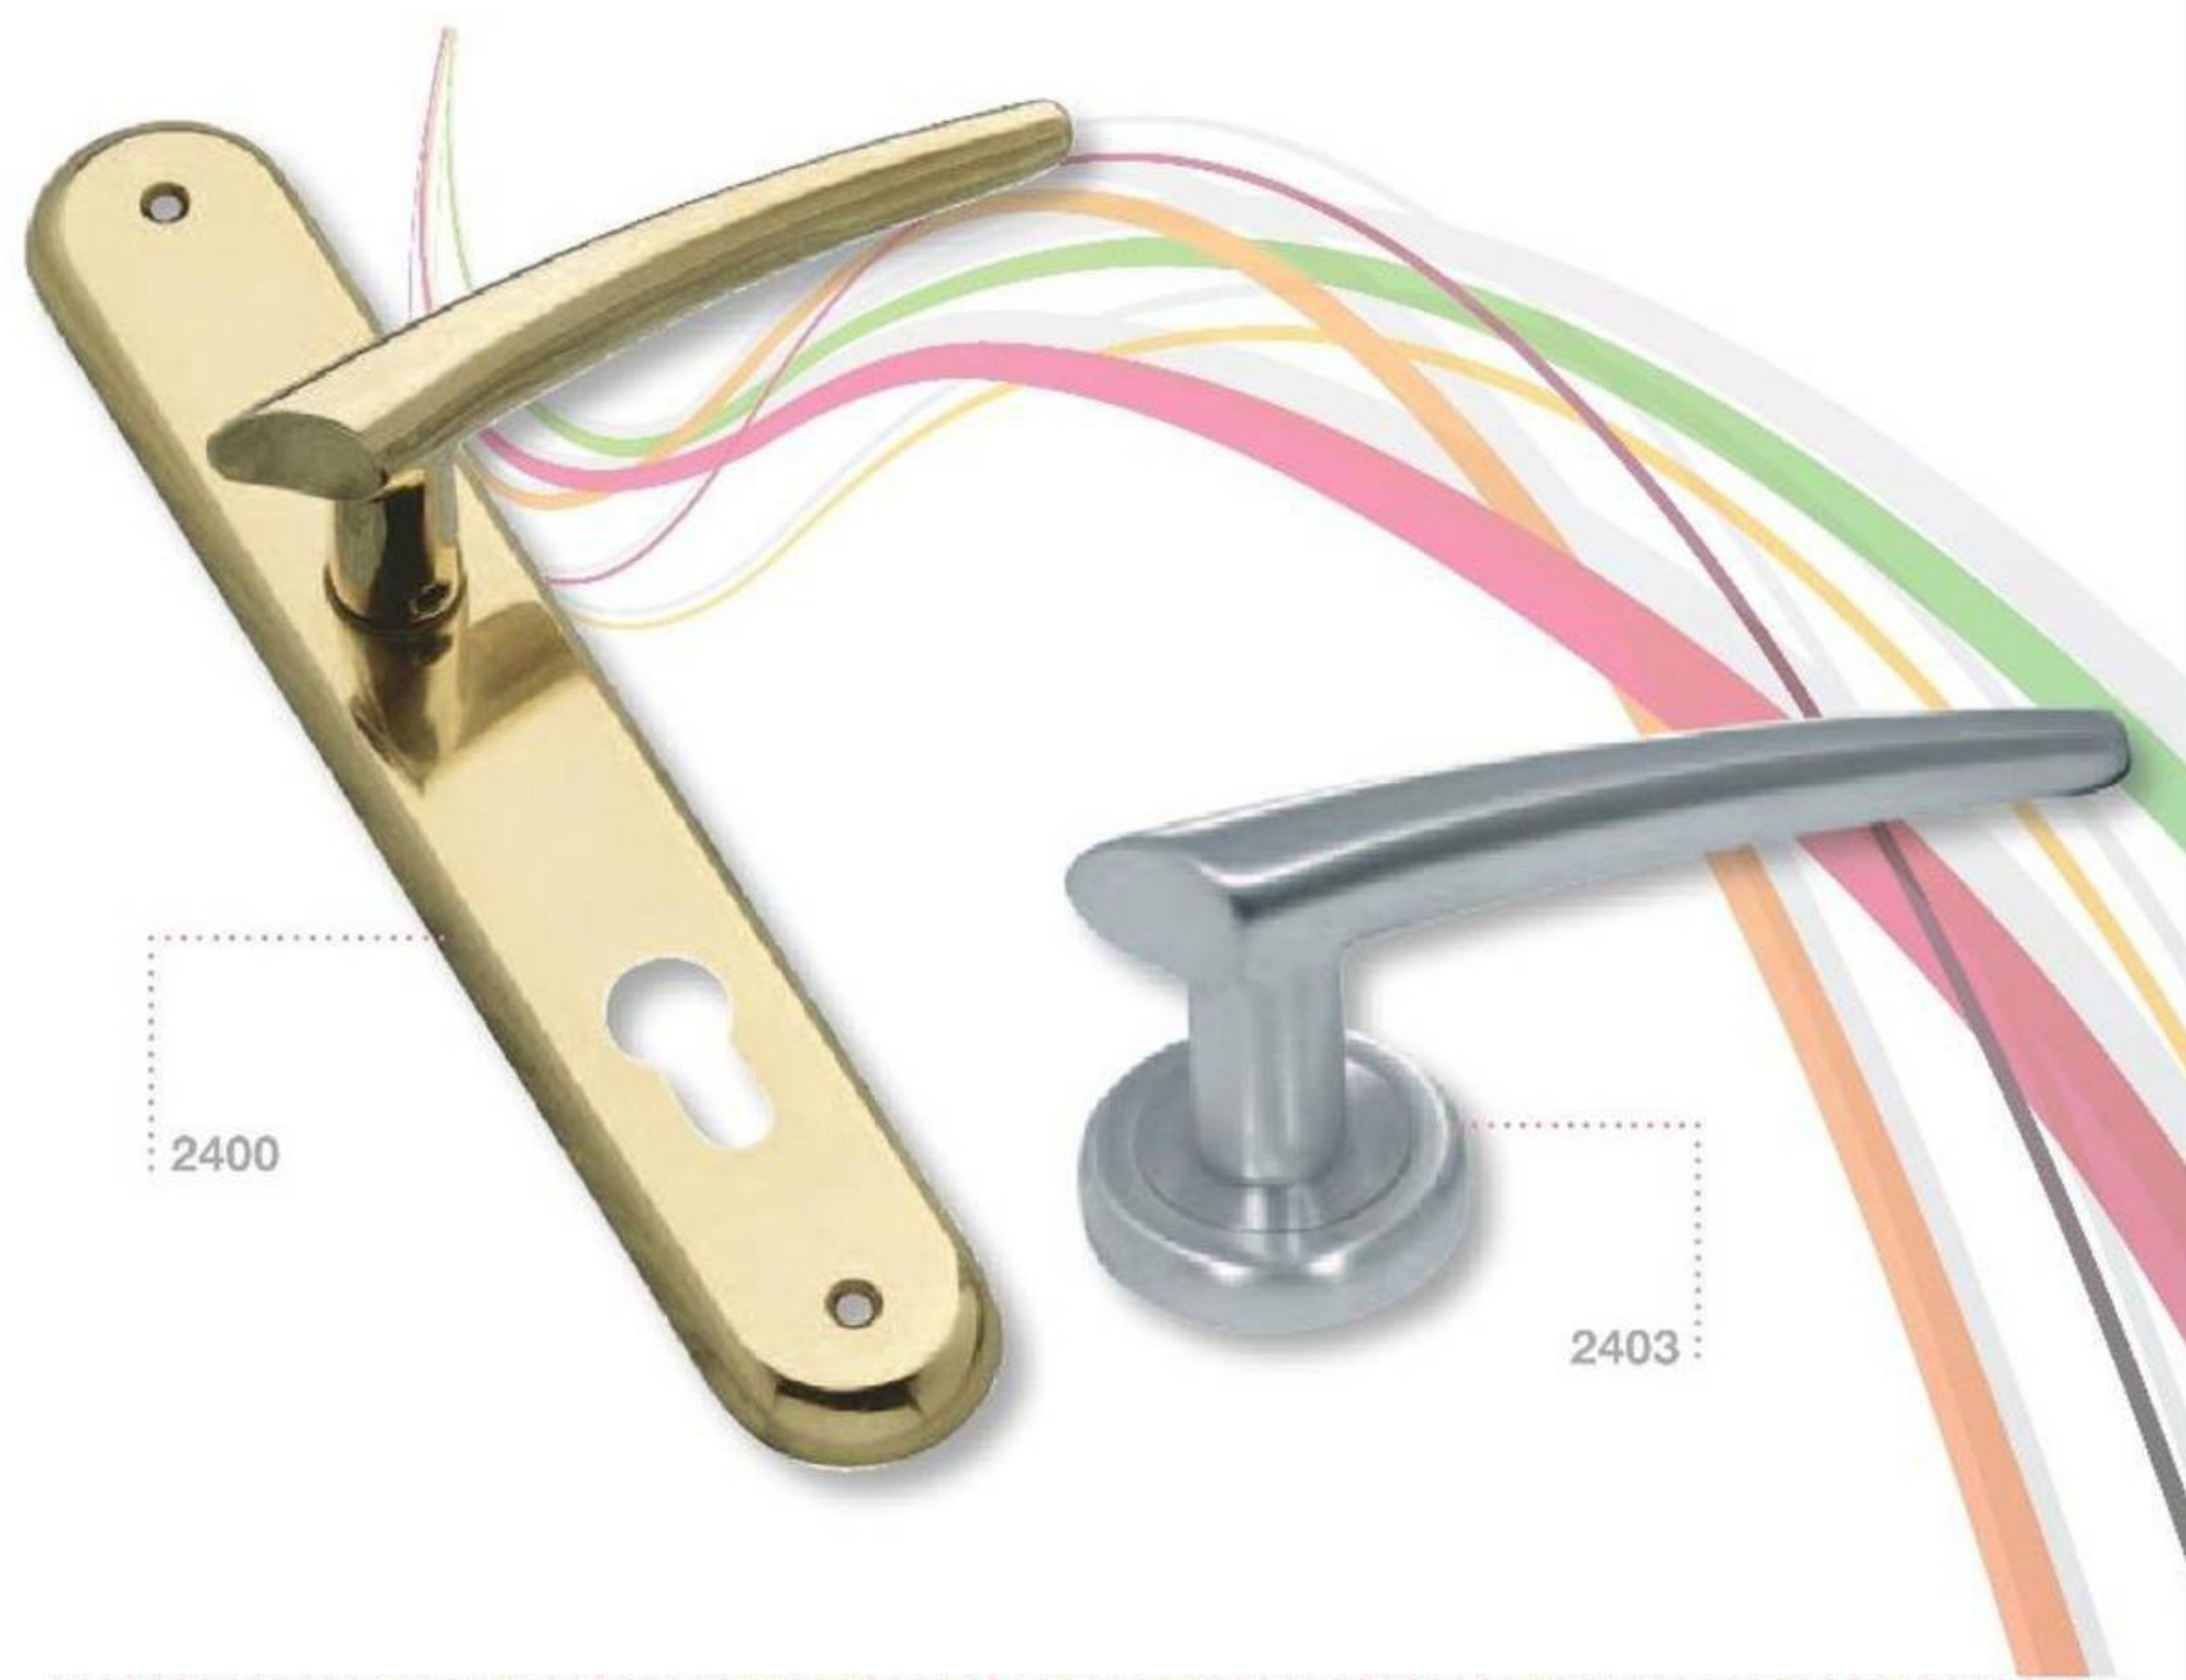

Execution: OLV - CH-SAT - NI/SAT

LAGUNA

LAGUNA

2400	handle w/plate 270
2403	handle w/rosettes 0340
2404	window handle dry keep

Execution: OLV - CH - CH/SAT - OSV

MIRAGE

MIRAGE

2300	handle w/plate 2060P
2303	handle w/washer screw cover
2304	window handle dry keep
2305	cremonese
2306	window handle
2300M/2140P	handle w/plate 2140P