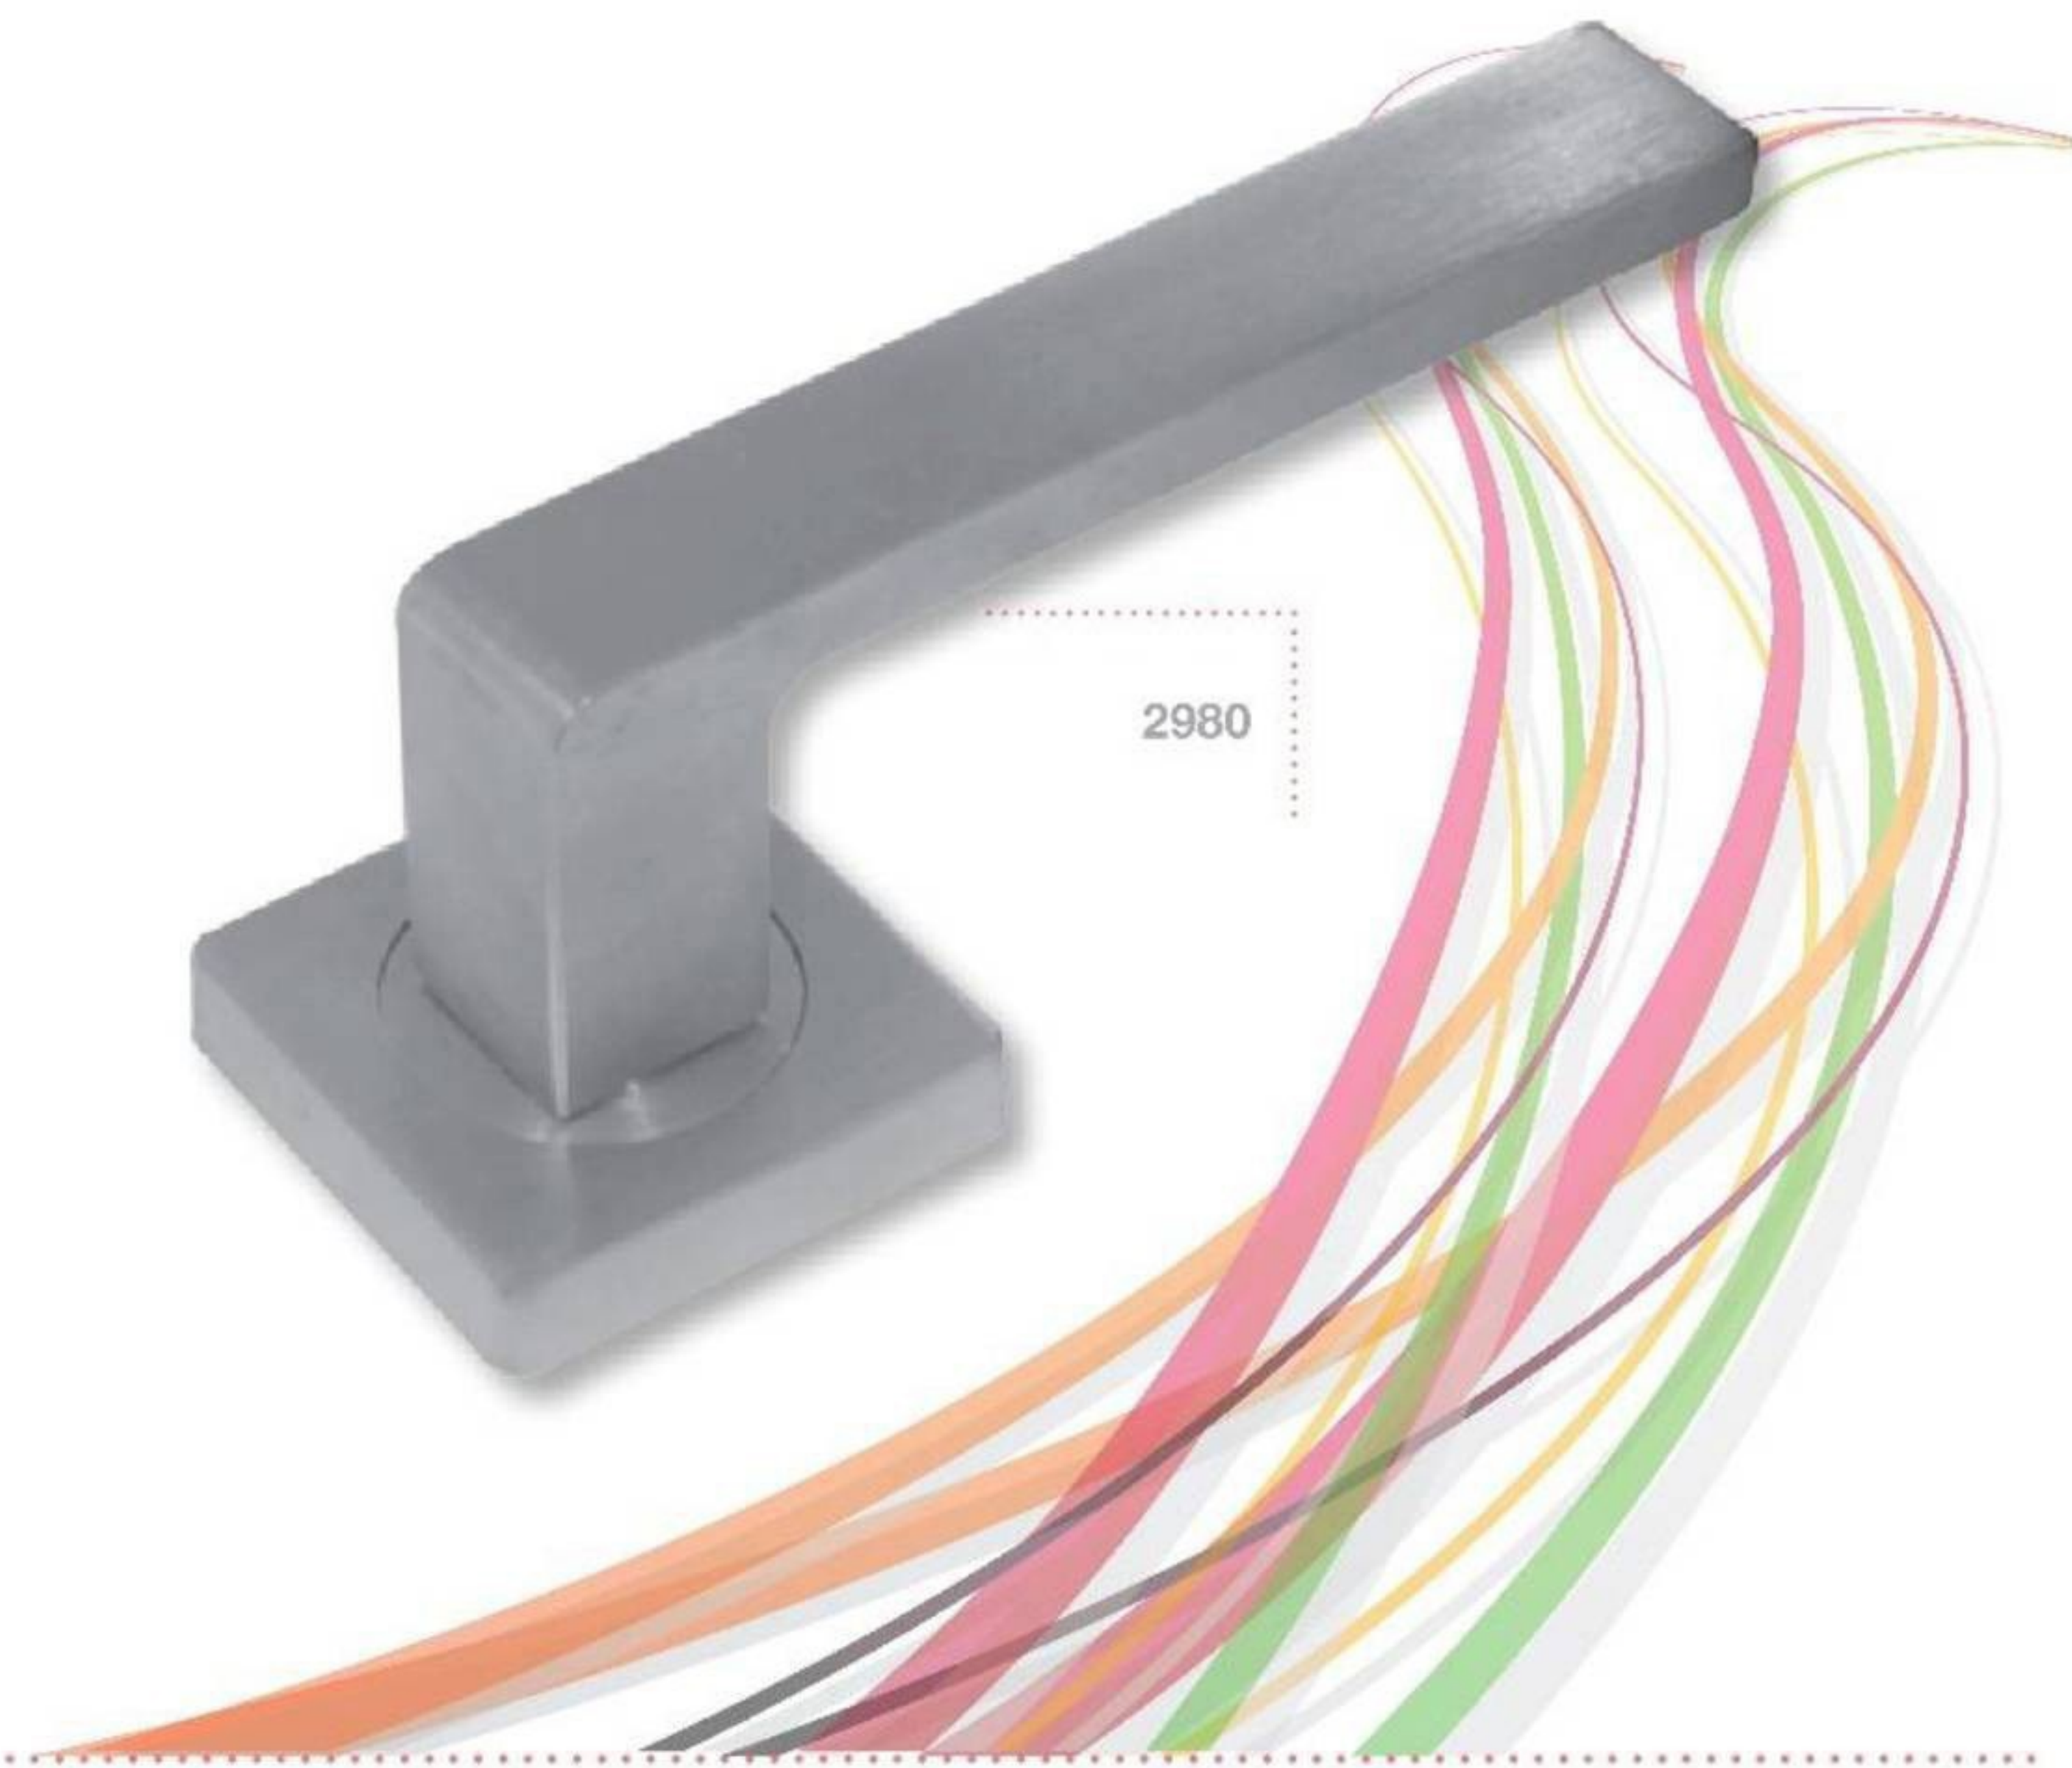

ARTICLES IN ZAMAK