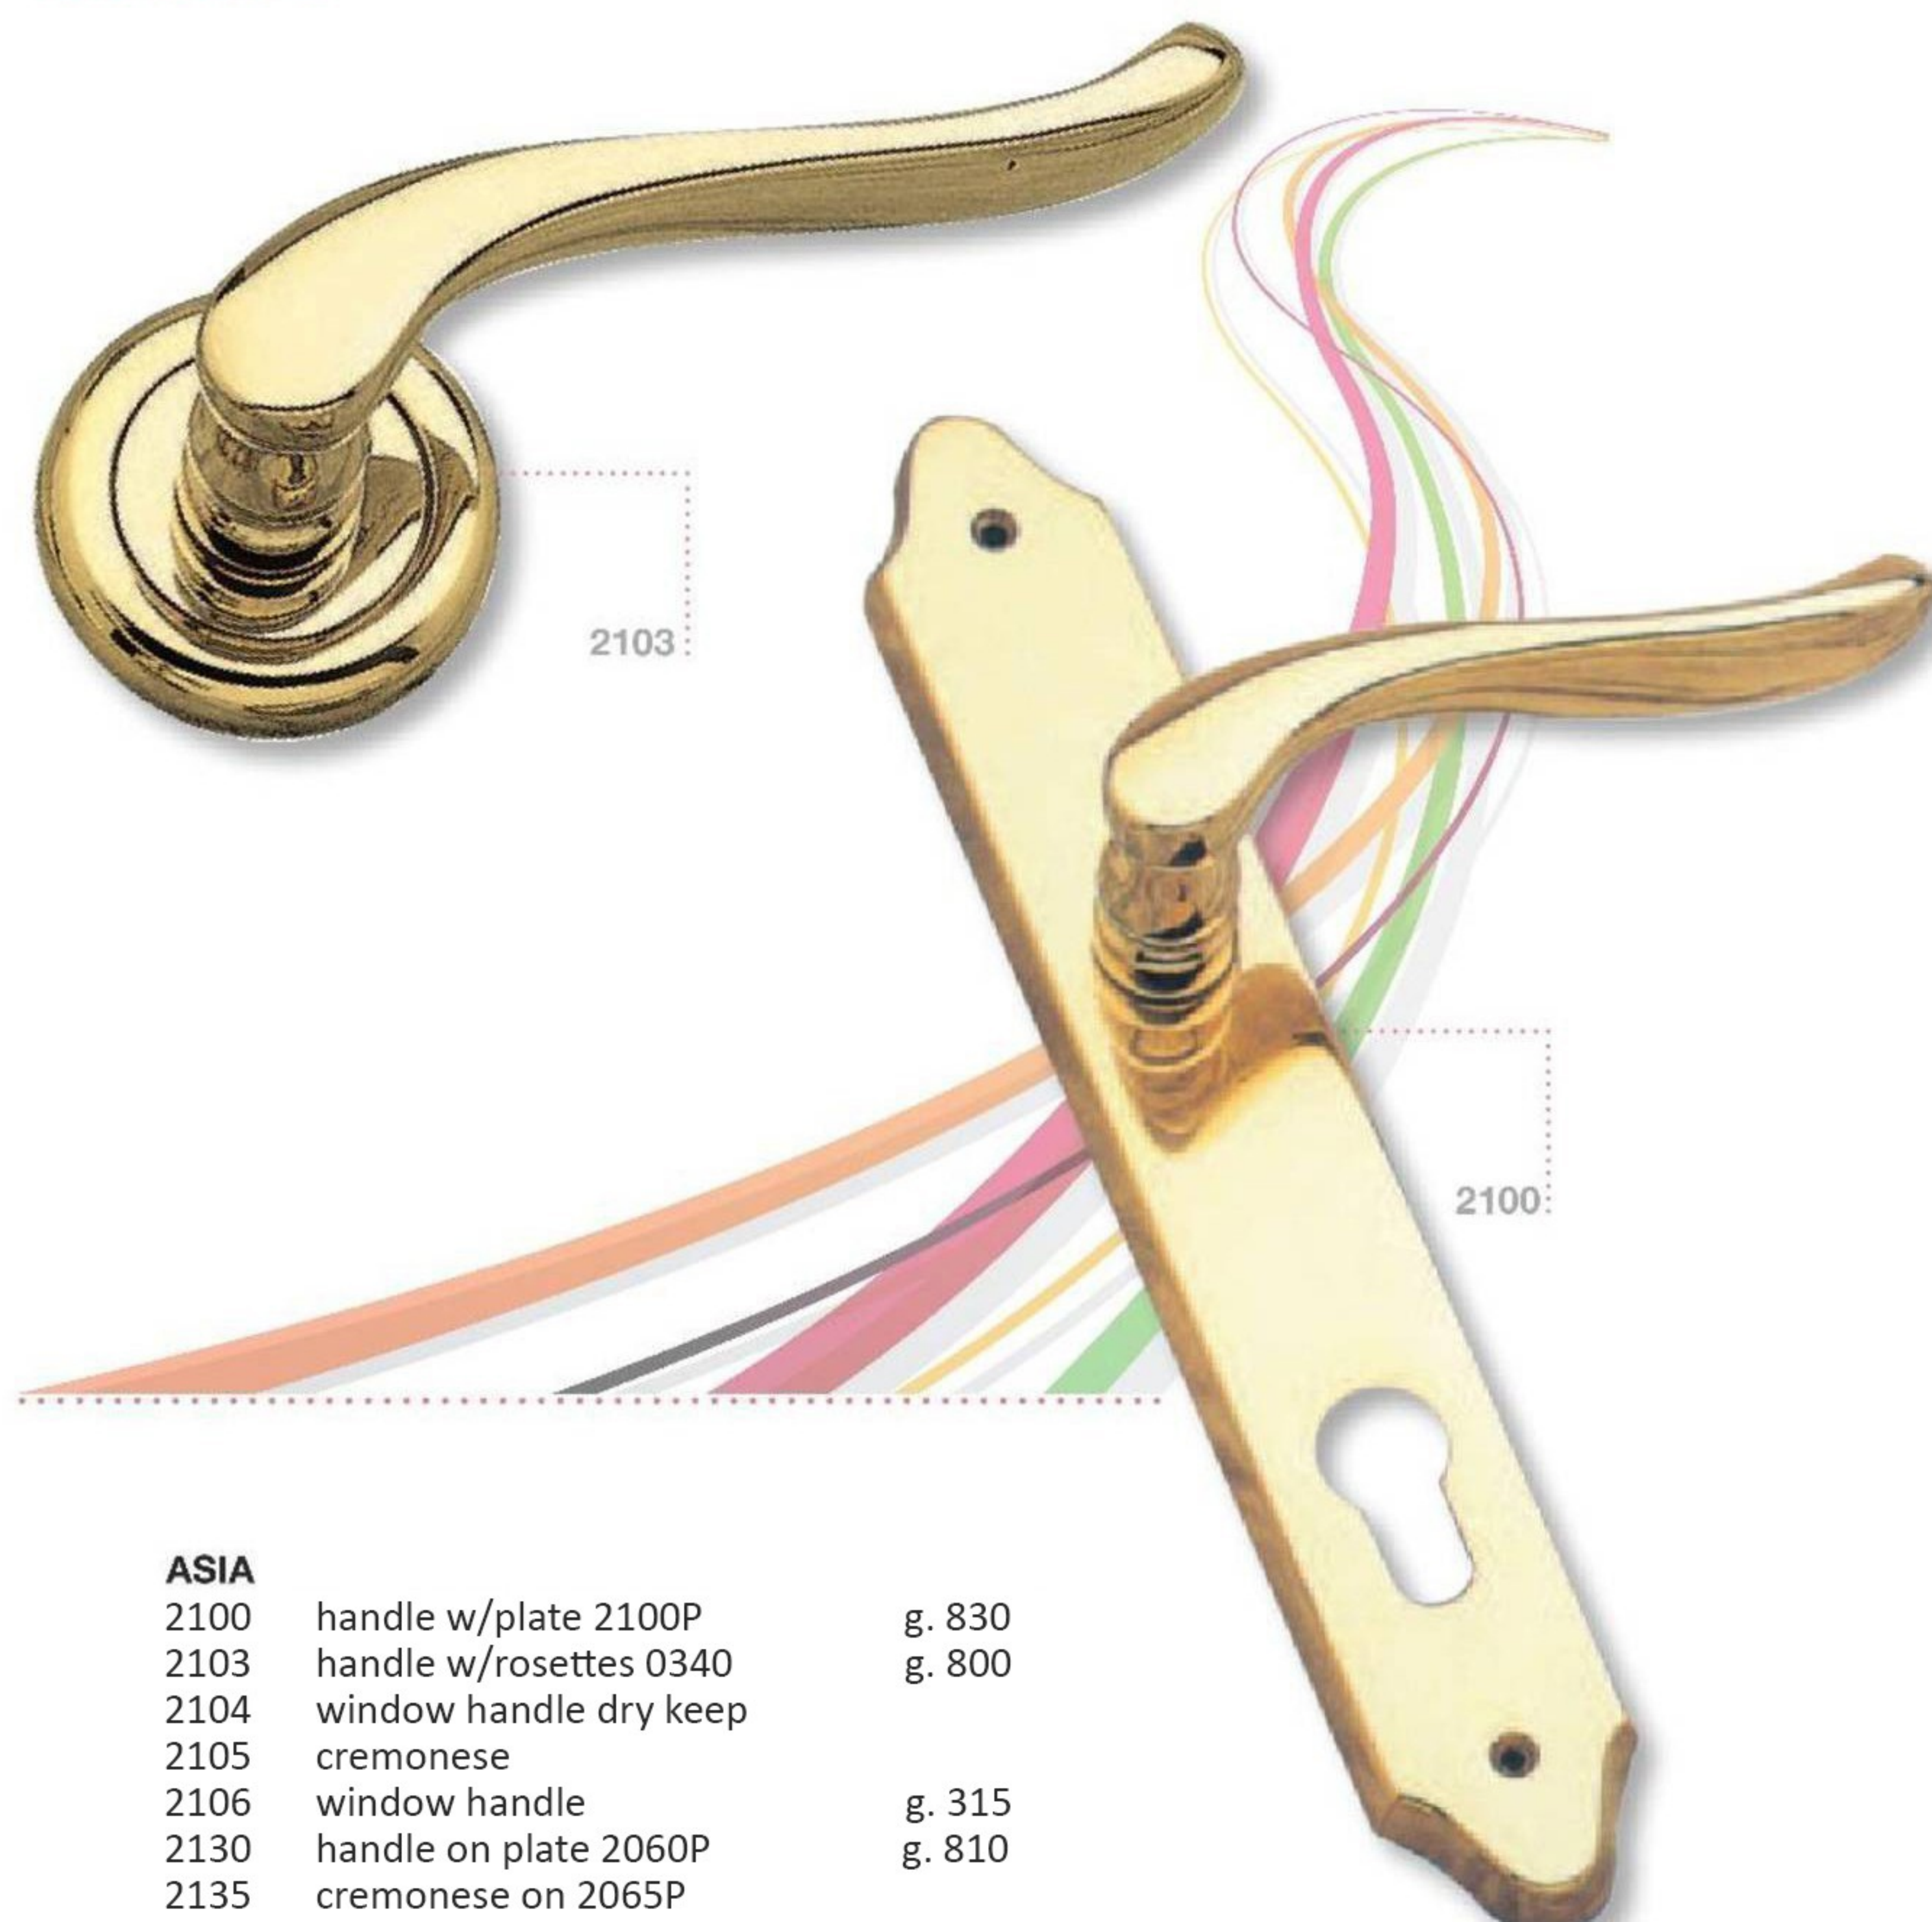

CHEYENNE

CHEYENNE

- 2120 handle w/plate 2100/P
- 2123 handle w/rosettes 0340
- 2124 window handle dry keep

g. 880
g. 860

Execution: OLV - OBA - OBGO - OBO

ASIA

ASIA

- 2100 handle w/plate 2100P
- 2103 handle w/rosettes 0340
- 2104 window handle dry keep
- 2105 cremonese
- 2106 window handle
- 2130 handle on plate 2060P
- 2135 cremonese on 2065P