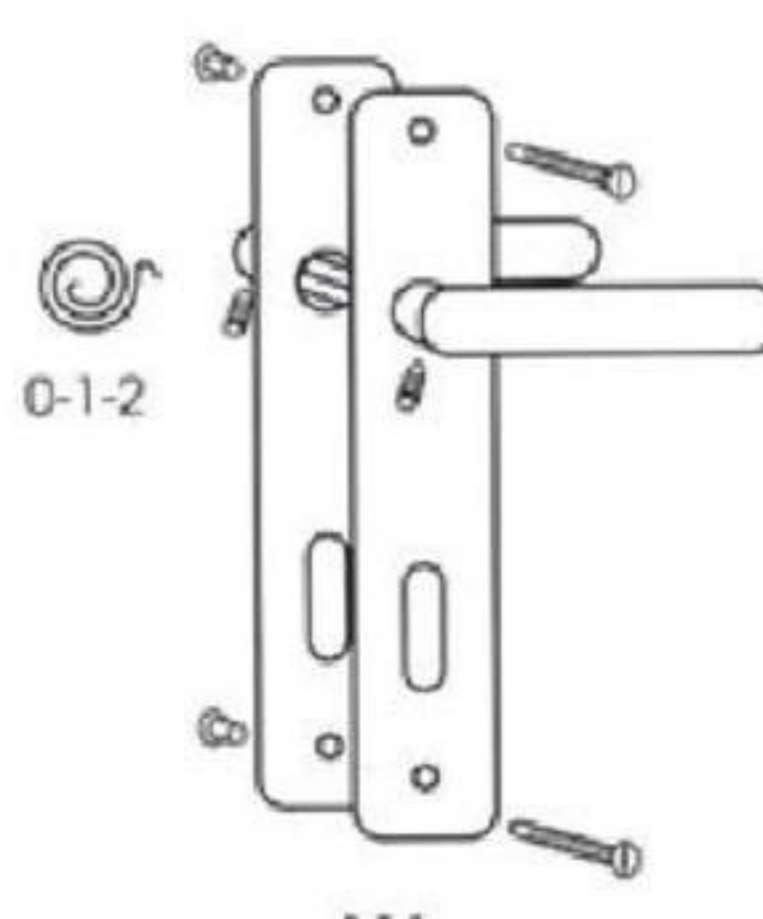

M4

MORTISE LOCK - WITH LOCK

MORTISE LOCK - PATENT LOCK

CODE	L (MM)	A (MM)	B (CLOSURES)
10.85.40	85	40	67
10.85.45	85	50	72
10.90.40	90	40	67
10.90.45	90	45	72

CODE	L (MM)	A (MM)	B (CLOSURES)
10.72.40	72	40	67
10.85.40	85	40	67
10.90.40	90	40	67
10.90.45	90	45	72